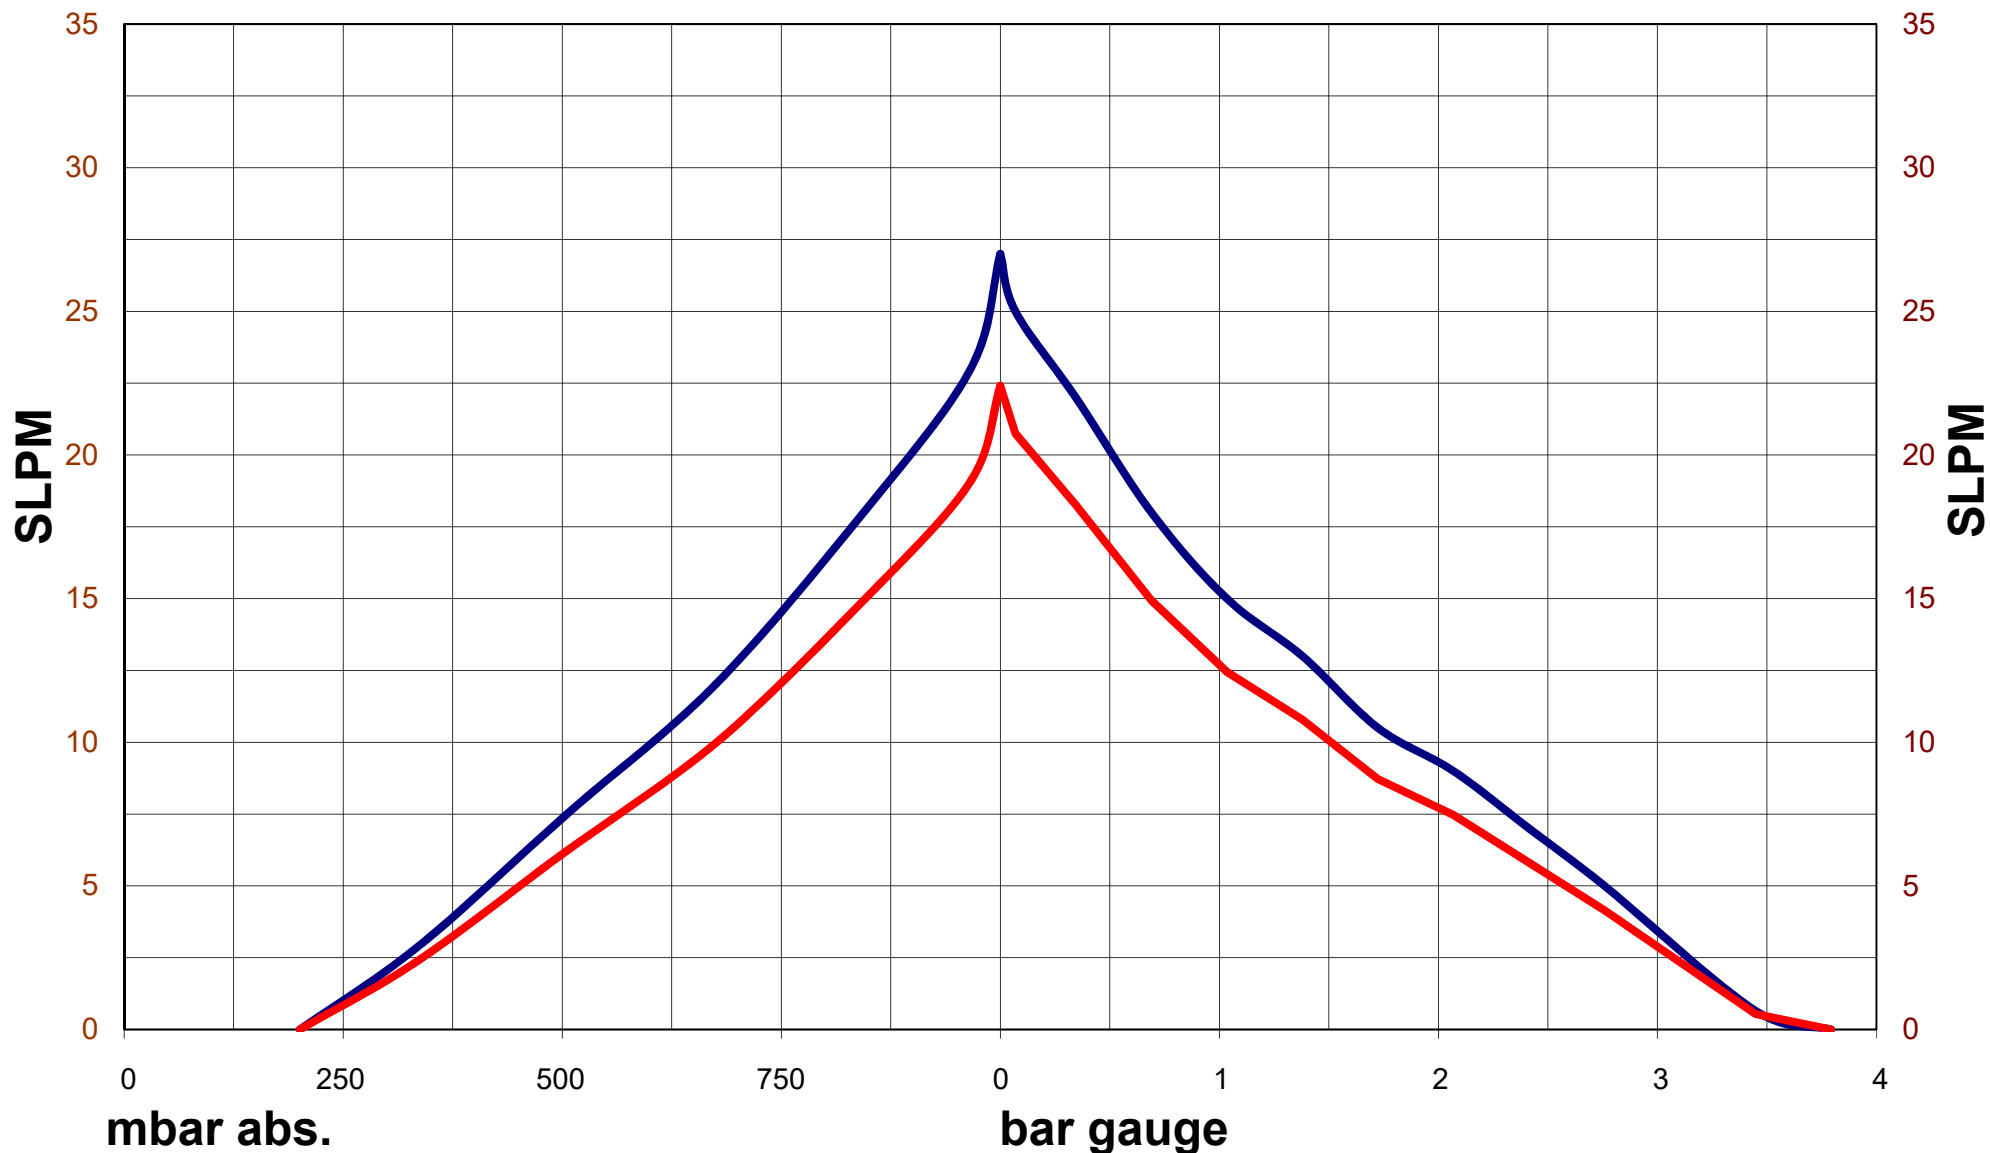

R-Series Dia-Vac - R221

Blue - 60 Hz
Red - 50 Hz

Max Pressure = 3.8 bar gauge
Max Vacuum = 200 mbar abs.
Max Flow = 27.0 SLPM

-Test results are averaged, and therefore should be considered approximate.
-These test results are for reference only, and are intended to help provide information to the user when determining which pump to buy. Actual pump performance will depend upon the users' applications.