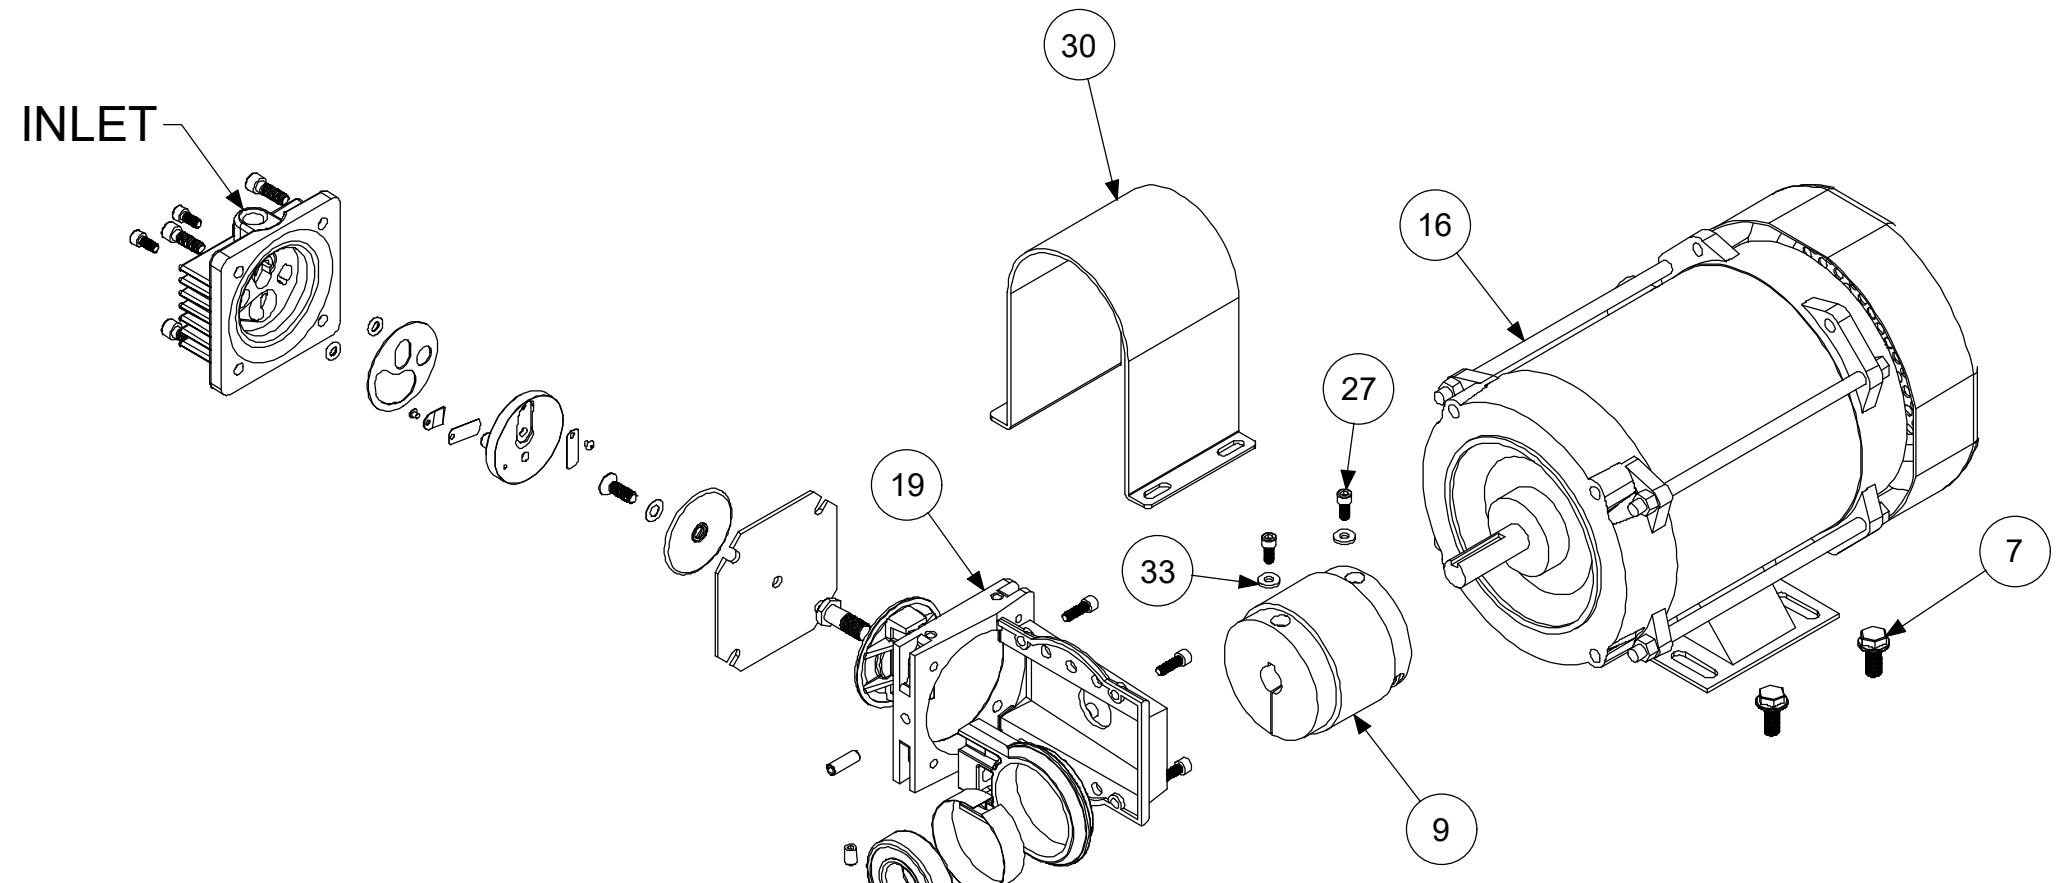

ALTERNATE PARTS LIST	
A04001	DIAPHRAGM - TEFLON/EPDM
A04003	DIAPHRAGM - VITON
A04011	DIAPHRAGM - 3 PLY TEFLON

ADC-191 08/04/21

Parts List				Parts List			
ITEM	QTY	PART #	DESCRIPTION	ITEM	QTY	PART #	DESCRIPTION
1	1	A01033	ADAPTOR	21	6	A18002	TOLERANCE RING
2	6	A02011	BEARING	22	20	A19005	SCREW
3	4	A02014	ROD BOLT	23	4	A19007	PLATE SCREW
4	4	A02028	VALVEBODY	24	2	A19008	SET SCREW
5	1	A02032	BASE	25	2	A19009	SCREW
6	2	A02033S	BUSHING	26	2	A19010	SET SCREW
7	4	A02038	BOLT-MOTOR	27	11	A19013	SCREW
8	4	A03001	CAP	28	8	A19018	HOUSING SCREW
9	1	A03038	COUPLING	29	1	A19025	SHAFT
10	2	A05006-250	ECCENTRIC	30	1	A19028	SHROUD
11	4	A06001	FOOT	31	8	A19031	2nd STAGE SCREW
12	2	A08001	HOUSING	32	2	A19050	SPRING PIN
13	4	A08040	HEAD	33	3	A23302	WASHER
14	1	A11504	KEY	34	4	*A04001	DIAPHRAGM
15	1	A11505	KEY	35	4	*A07012	GASKET
16	1	A13070	MOTOR	36	8	*A15003	O-RING
17	4	A16001	PLATE-DIAPH.	37	8	*A22002	4-40 SCREW
18	1	A16008	2nd STAGE	38	8	*A22004	FLAPPER VALVE
19	1	A16008S	2nd STAGE	39	4	*A22005	VALVE STOP
20	4	A18001	CONN. ROD	40	4	*A23001	WASHER

***RECOMMENDED SPARE PARTS KITS**

DIAPHRAGM KITS	
11012	TEFLON/EPDM
11014	3-PLY TEFLON
11017	VITON

INCLUDES ITEMS 34-40

ALTERNATE MOTORS:
A13070 1/2HP 115/208-230V 60Hz 1Ph
A13078A 1/2HP 208-230/460V 60Hz 3Ph

08/21 (2198)

		AIR DIMENSIONS INC. DEERFIELD BEACH, FL. USA 33442 WWW.AIRDIMENSIONS.COM	
		DATE 12/18/2002	TITLE RVA-Series Quad Head XP Pump
		MODEL # RVA4-Fx-Nxx	SHEET 2 OF 2