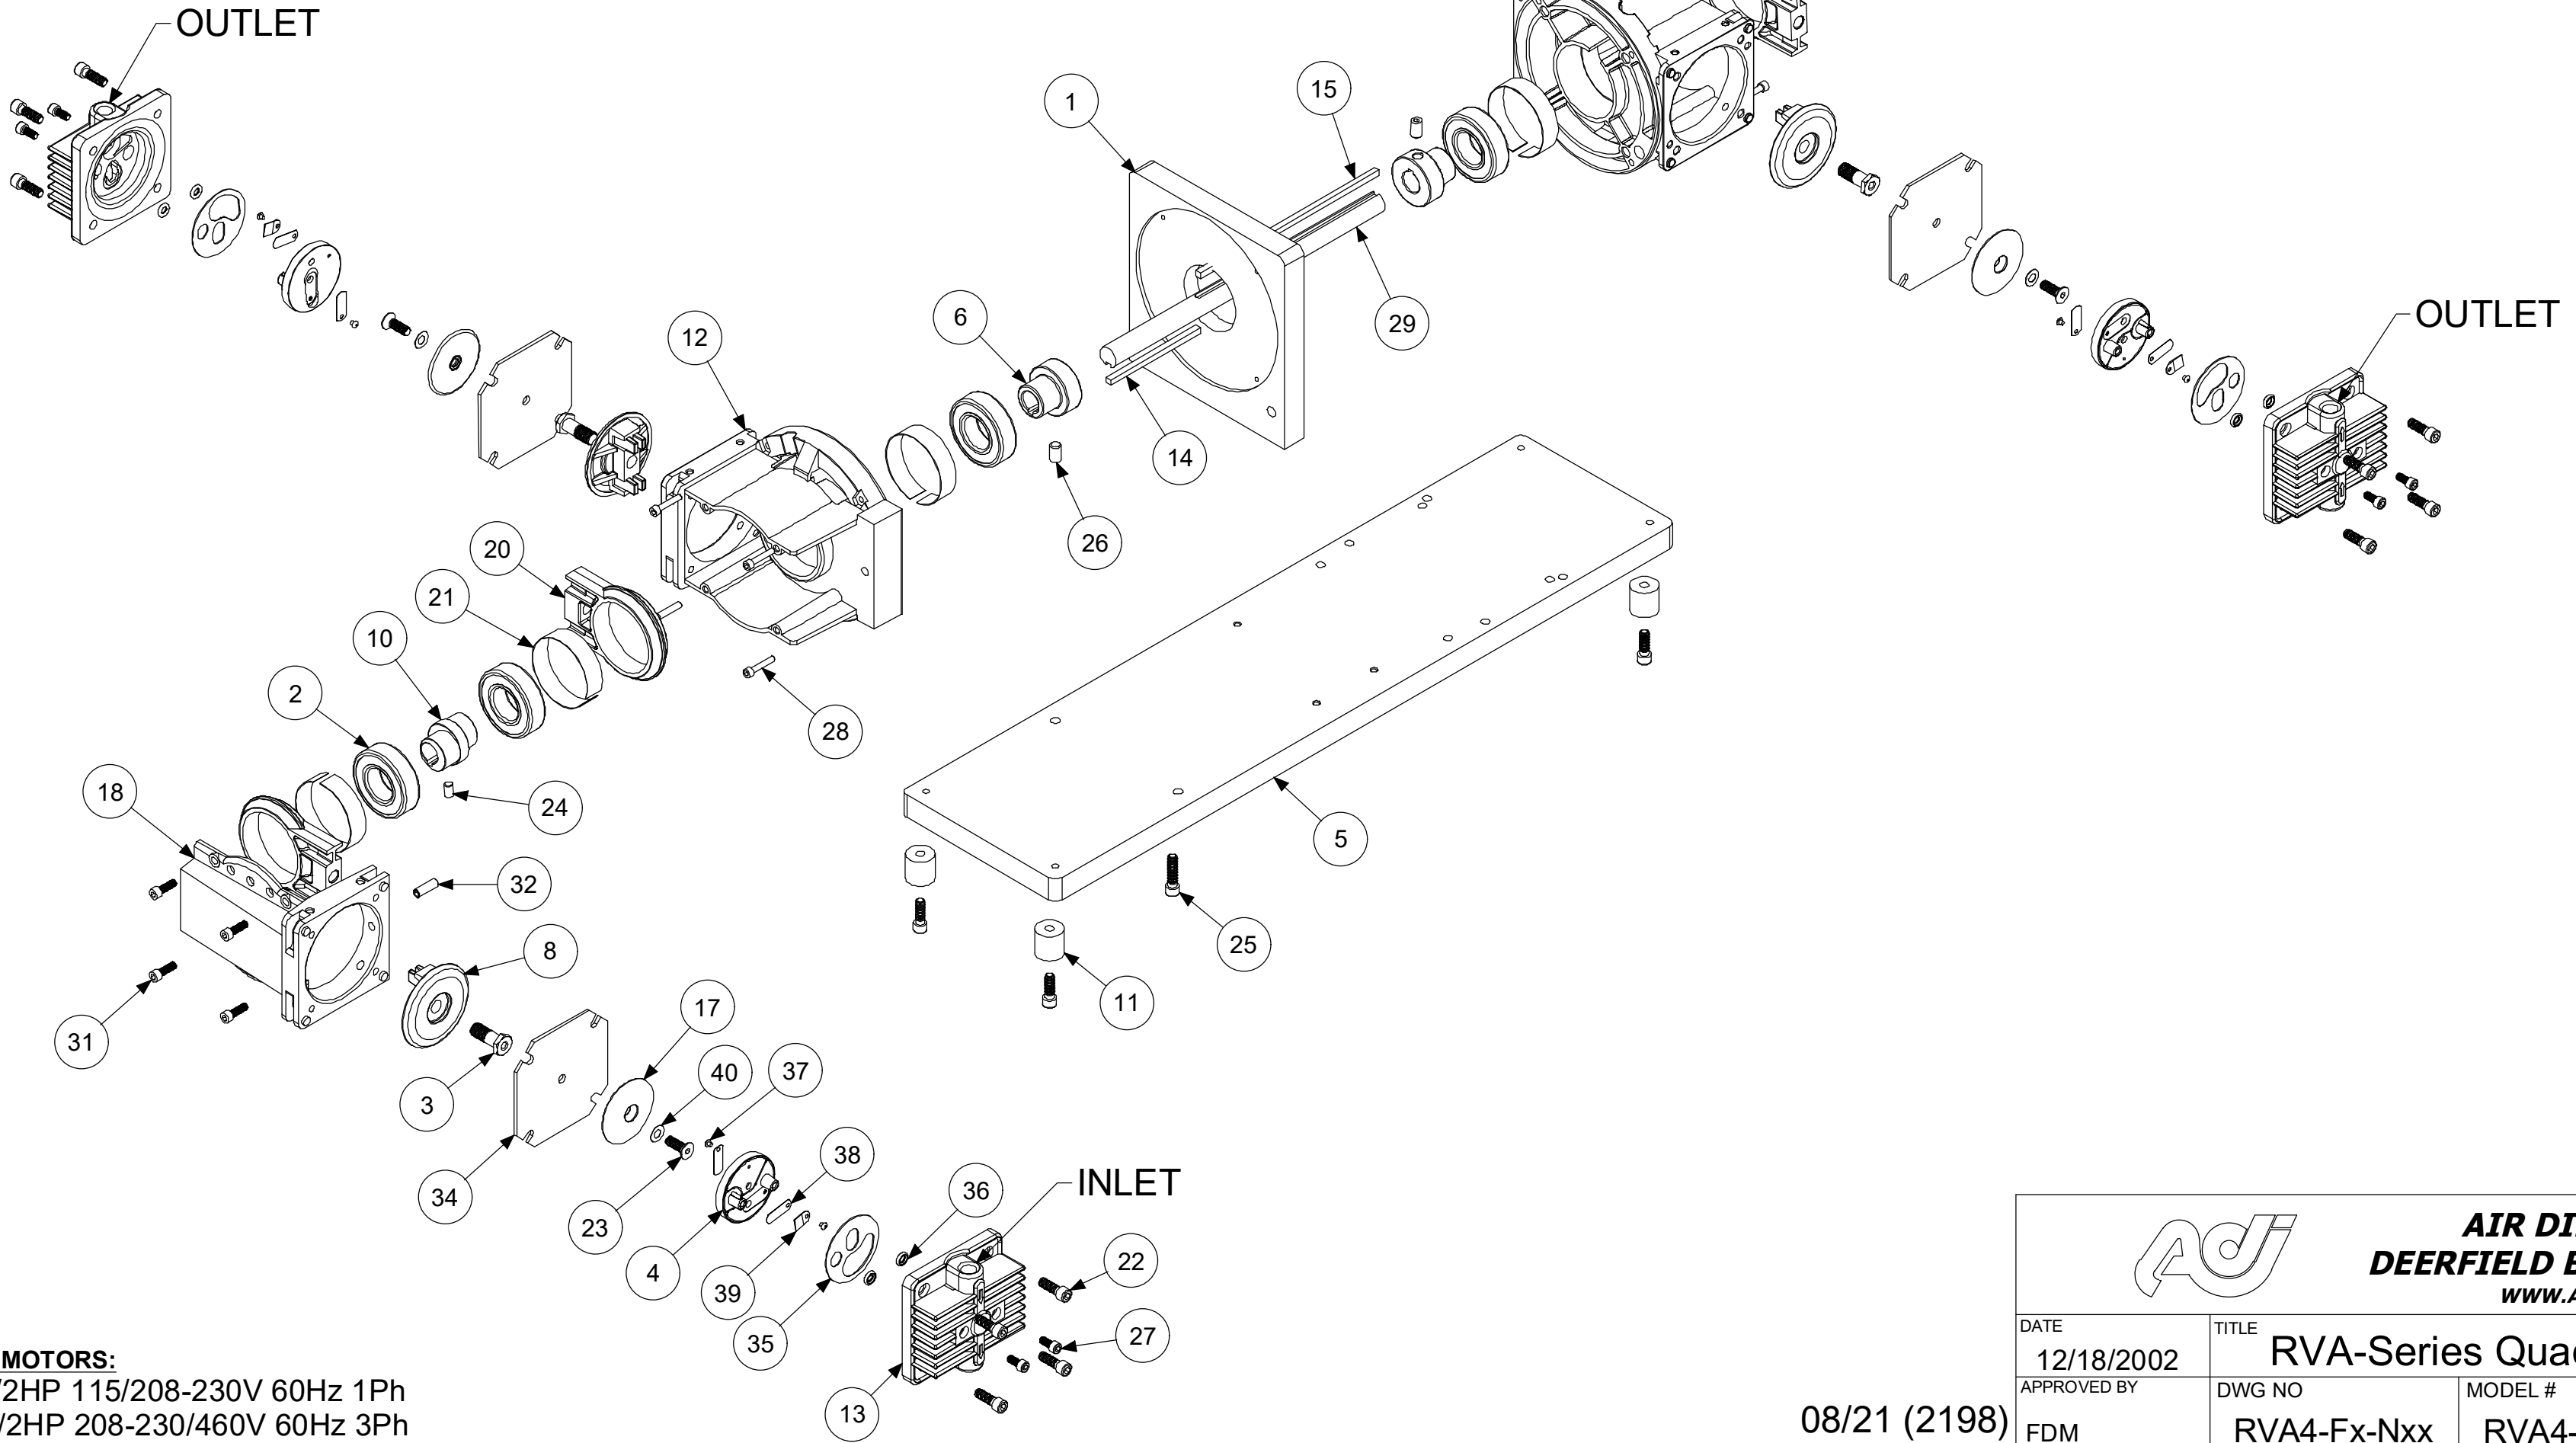

ALTERNATE PARTS LIST	
A04001	DIAPHRAGM - TEFLON/EPDM
A04003	DIAPHRAGM - VITON
A04011	DIAPHRAGM - 3 PLY TEFLON

ADC-191 08/04/21

Parts List				Parts List			
ITEM	QTY	PART #	DESCRIPTION	ITEM	QTY	PART #	DESCRIPTION
1	1	A01033	ADAPTOR	21	6	A18002	TOLERANCE RING
2	6	A02011	BEARING	22	20	A19005	SCREW
3	4	A02014	ROD BOLT	23	4	A19007	PLATE SCREW
4	4	A02028	VALVEBODY	24	2	A19008	SET SCREW
5	1	A02032	BASE	25	2	A19009	SCREW
6	2	A02033S	BUSHING	26	2	A19010	SET SCREW
7	4	A02038	BOLT-MOTOR	27	11	A19013	SCREW
8	4	A03001	CAP	28	8	A19018	HOUSING SCREW
9	1	A03038	COUPLING	29	1	A19025	SHAFT
10	2	A05006-250	ECCENTRIC	30	1	A19028	SHROUD
11	4	A06001	FOOT	31	8	A19031	2nd STAGE SCREW
12	2	A08001	HOUSING	32	2	A19050	SPRING PIN
13	4	A08040	HEAD	33	3	A23302	WASHER
14	1	A11504	KEY	34	4	*A04001	DIAPHRAGM
15	1	A11505	KEY	35	4	*A07012	GASKET
16	1	A13070	MOTOR	36	8	*A15003	O-RING
17	4	A16001	PLATE-DIAPH.	37	8	*A22002	4-40 SCREW
18	1	A16008	2nd STAGE	38	8	*A22004	FLAPPER VALVE
19	1	A16008S	2nd STAGE	39	4	*A22005	VALVE STOP
20	4	A18001	CONN. ROD	40	4	*A23001	WASHER

***RECOMMENDED SPARE PARTS KITS**

DIAPHRAGM KITS	
11012	TEFLON/EPDM
11014	3-PLY TEFLON
11017	VITON

INCLUDES ITEMS 34-40

ALTERNATE MOTORS:
A13070 1/2HP 115/208-230V 60Hz 1Ph
A13078A 1/2HP 208-230/460V 60Hz 3Ph

08/21 (2198)

		AIR DIMENSIONS INC. DEERFIELD BEACH, FL. USA 33442 WWW.AIRDIMENSIONS.COM	
		DATE 12/18/2002	TITLE RVA-Series Quad Head XP Pump
		MODEL # RVA4-Fx-Nxx	SHEET 2 OF 2