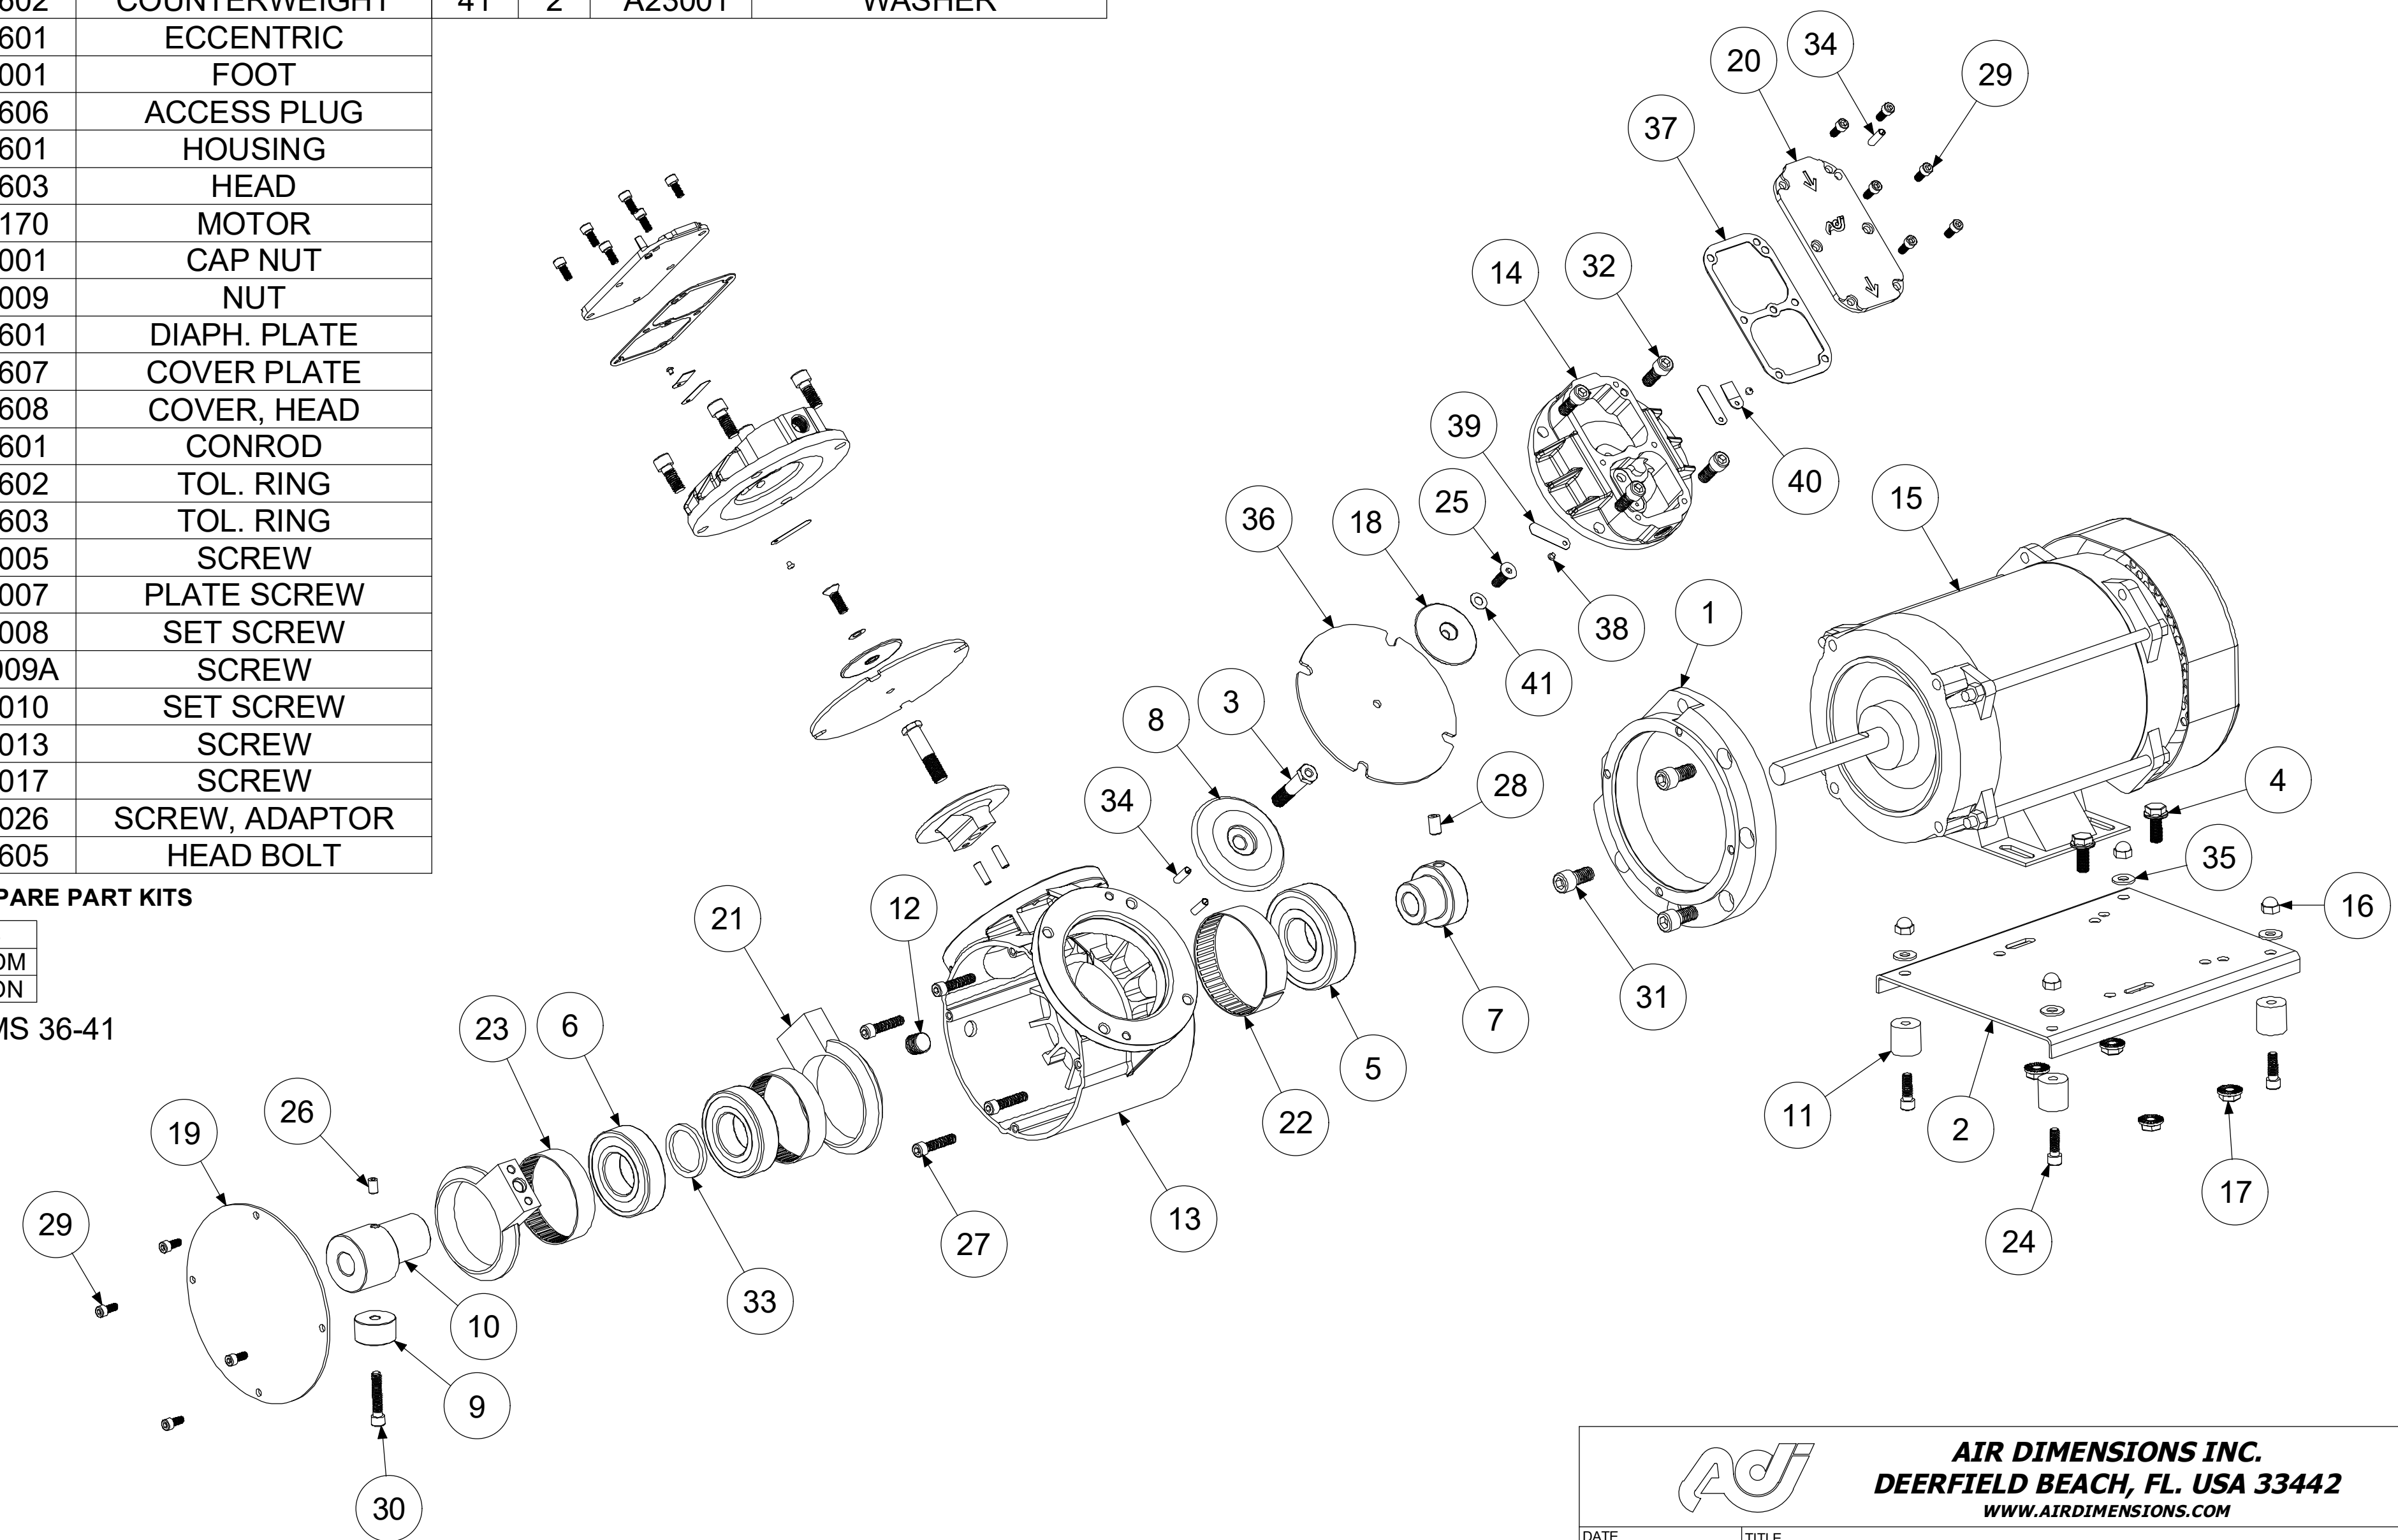

**\*\* Parts List**

ITEM	QTY	PART #	DESCRIPTION
1	1	A01603	ADAPTOR PLATE
2	1	A02002	BASE
3	2	A02017	ROD BOLT
4	4	A02038	BOLT-MOTOR
5	1	A02610	BEARING
6	2	A02611	BEARING
7	1	A02633	SHAFT BUSHING
8	2	A03601	CAP
9	1	A03602	COUNTERWEIGHT
10	1	A05601	ECCENTRIC
11	4	A06001	FOOT
12	1	A06606	ACCESS PLUG
13	1	A08601	HOUSING
14	2	A08603	HEAD
15	1	A13170	MOTOR
16	4	A14001	CAP NUT
17	4	A14009	NUT
18	2	A16601	DIAPH. PLATE
19	1	A16607	COVER PLATE
20	2	A16608	COVER, HEAD
21	2	A18601	CONROD
22	1	A18602	TOL. RING
23	2	A18603	TOL. RING
24	4	A19005	SCREW
25	2	A19007	PLATE SCREW
26	1	A19008	SET SCREW
27	4	A19009A	SCREW
28	1	A19010	SET SCREW
29	16	A19013	SCREW
30	1	A19017	SCREW
31	3	A19026	SCREW, ADAPTOR
32	8	A19605	HEAD BOLT

**\*\* Parts List**

ITEM	QTY	PART #	DESCRIPTION
33	1	A19620	SPACER
34	6	A19651	ROLL PIN
35	4	A23004	WASHER
36	2	*A04601	DIAPHRAGM
37	2	*A07601	GASKET
38	4	*A22002	4-40 SCREW
39	4	*A22601	VALVE
40	2	*A22605	VALVE STOP
41	2	*A23001	WASHER

\*\* The "Parts List" includes 316SS wetted parts and the Teflon/EPDM diaphragm. For other diaphragm options, see the "Alternate Diaphragms" list.

**ALTERNATE DIAPHRAGMS**  
 A04601 Teflon/EPDM Diaphragm  
 A04611 All Teflon Diaphragm

**\*RECOMMENDED SPARE PART KITS**

DIAPHRAGM KITS	
11605	TEFLON/EPDM
11611	3-PLY TEFLON

INCLUDES ITEMS 36-41

**MOTOR:**  
 A13170 1/2 HP 115/208-230/60/1 Group C, D.

		<b>AIR DIMENSIONS INC.</b> DEERFIELD BEACH, FL. USA 33442 WWW.AIRDIMENSIONS.COM	
DATE	3/5/2020	TITLE	H-Series Double 1/2 HP XP Pump
APPROVED BY	TG	DWG NO	H302-Fx-Nx1
		MODEL #	H302-Fx-Nx1
		SHEET 2 OF 2	