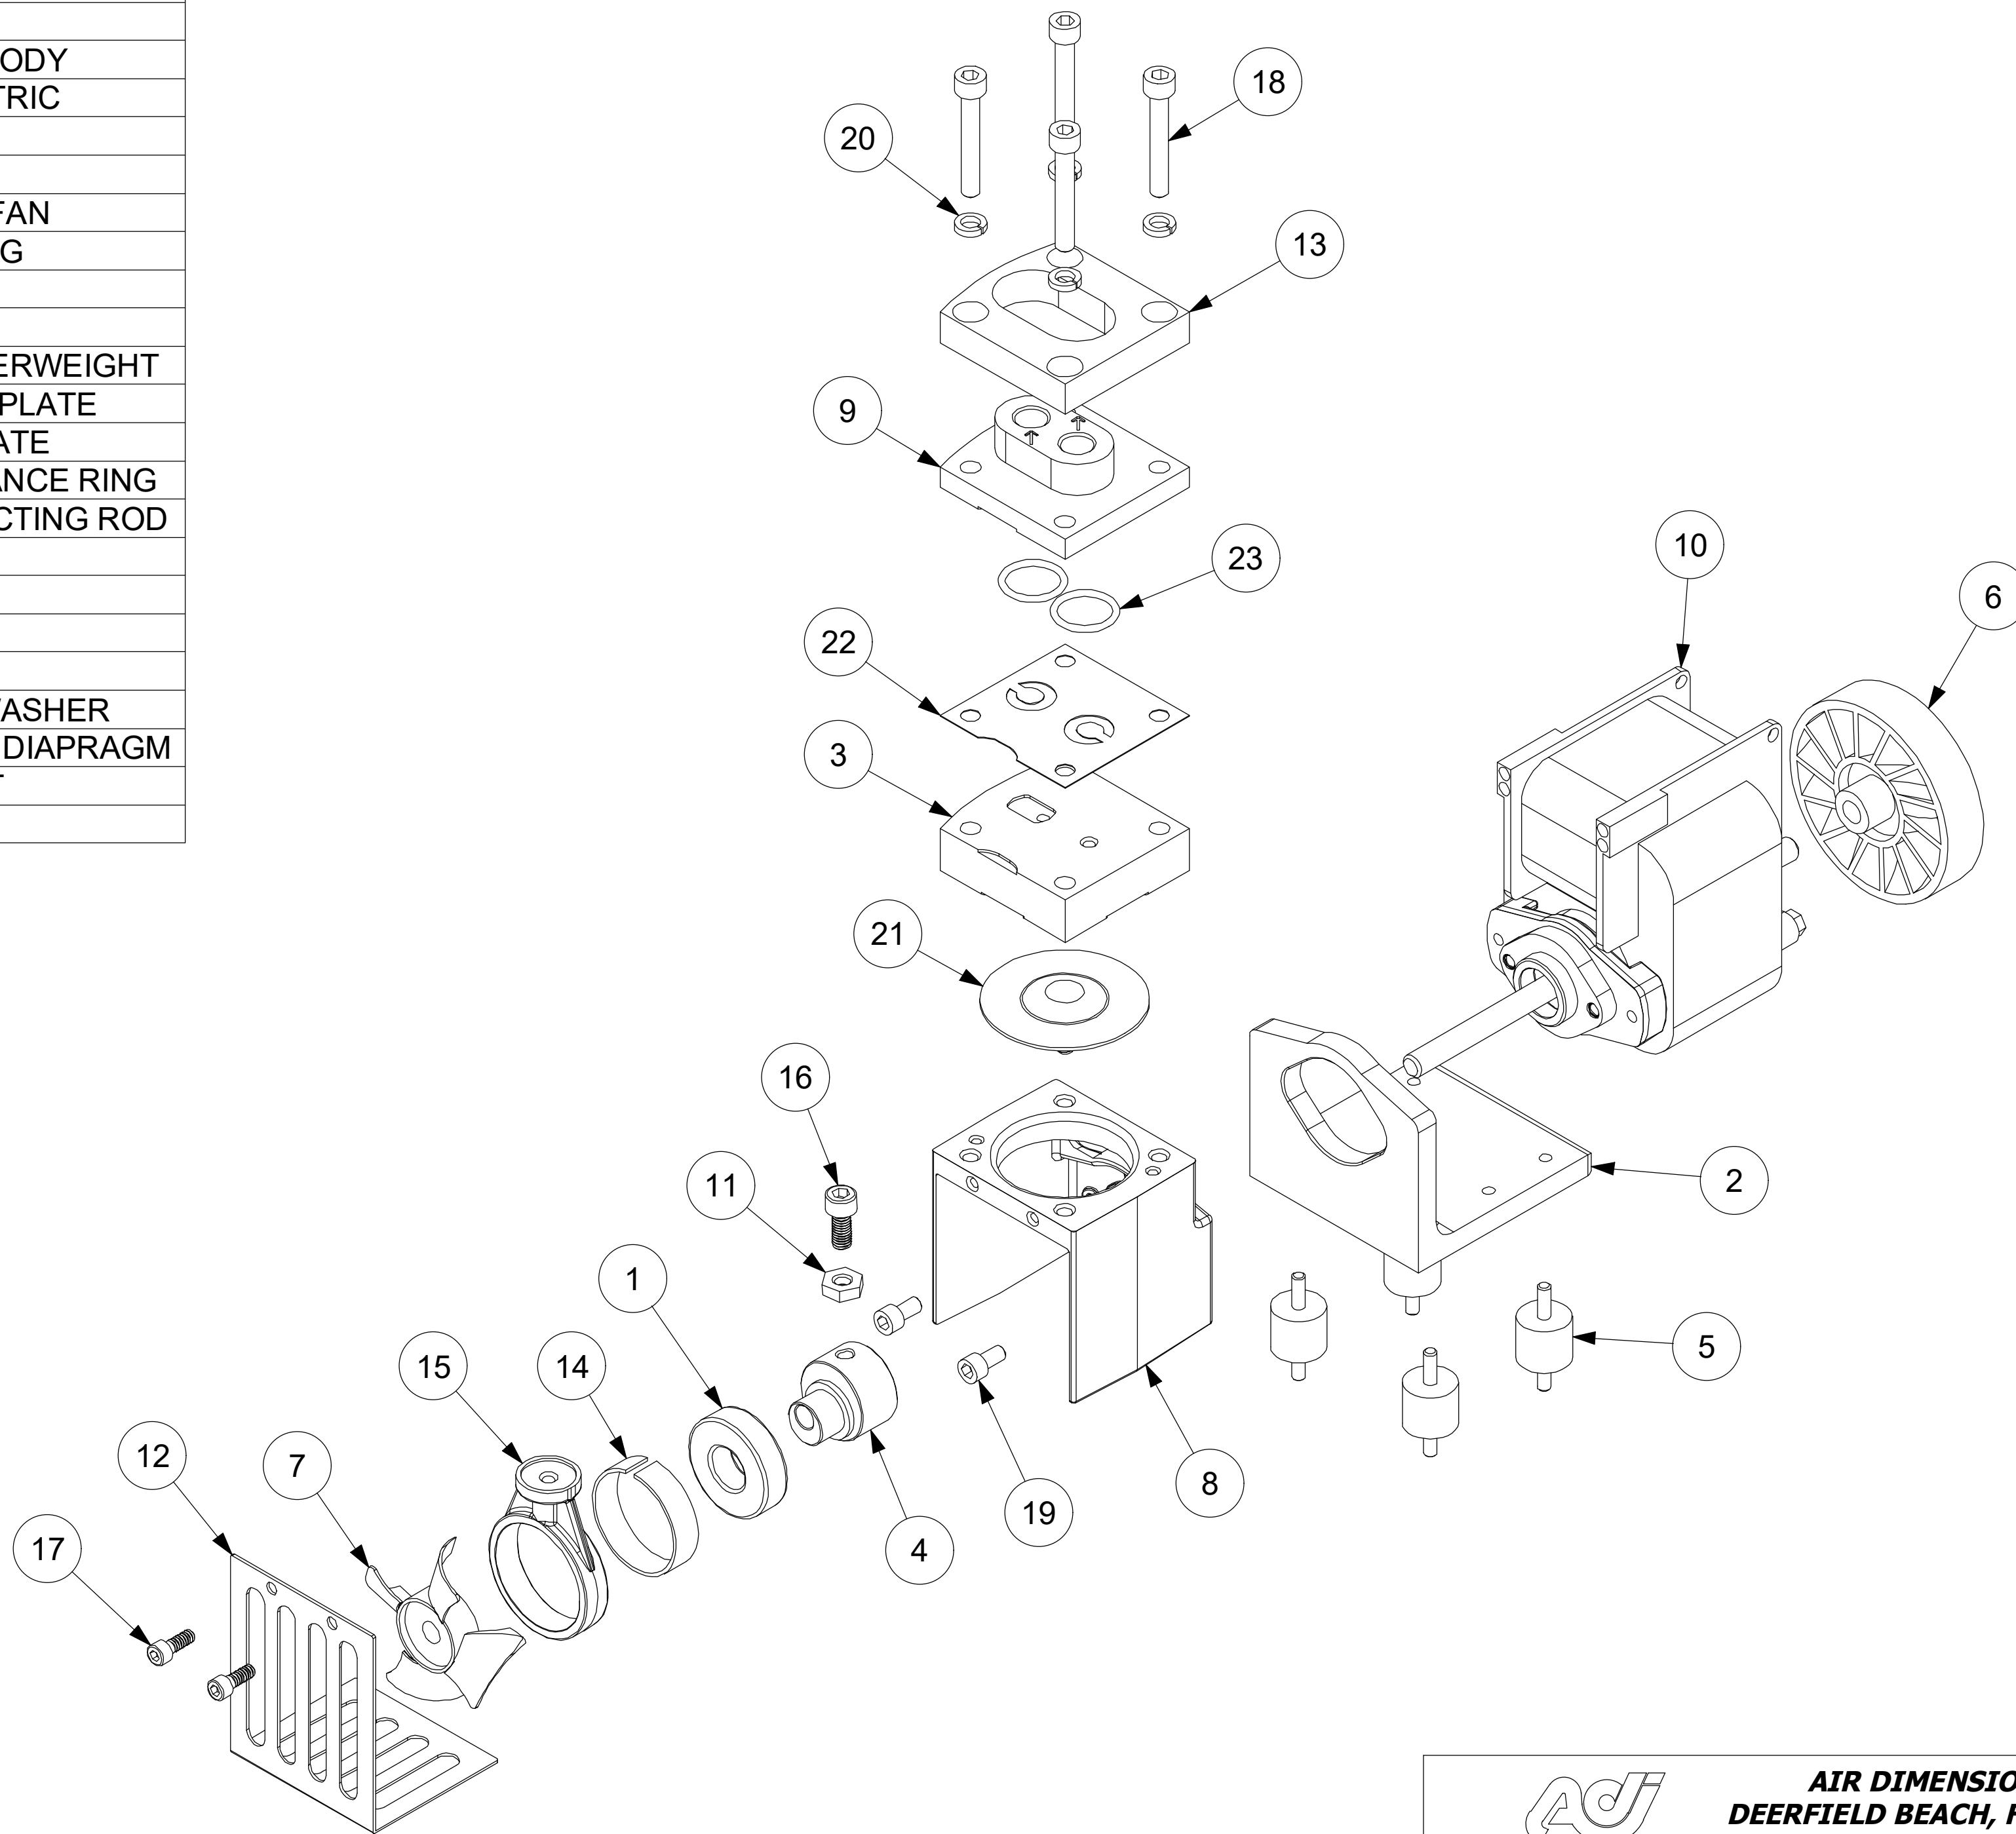

Parts List

ITEM	QTY	PART #	DESCRIPTION
1	1	A02411	BEARING
2	1	A02441A	BASE
3	1	A02484	VALVEBODY
4	1	A05401	ECCENTRIC
5	4	A06401A	FOOT
6	1	A06403	FAN
7	1	A06444	WHITE FAN
8	1	A08461	HOUSING
9	1	A08484	HEAD
10	1	A13401	MOTOR
11	1	A14401	COUNTERWEIGHT
12	1	A16407	COVER PLATE
13	1	A16409	TOP PLATE
14	1	A18402	TOLERANCE RING
15	1	A18461	CONNECTING ROD
16	1	A19013	SCREW
17	2	A19021	SCREW
18	4	A19309	SCREW
19	2	A19419	SCREW
20	4	A23402	LOCK WASHER
21	1	*A04405	ENCAP. DIAPHRAGM
22	1	*A07482	GASKET
23	2	*A15402	O-RING

*RECOMMENDED SPARE PARTS KIT

DIAPHRAGM KIT	
11418	ENCAPSULATED DIA.

INCLUDES ITEMS 21-23

MOTOR DESCRIPTION:
A13401 1/35HP 115/230V 50/60Hz 1Ph

		AIR DIMENSIONS INC. DEERFIELD BEACH, FL. USA 33442 WWW.AIRDIMENSIONS.COM	
DATE	1/11/2011	TITLE	B-Series Single Teflon Pump
APPROVED BY	FDM	DWG NO	Bxx1-TE-AC5
		MODEL #	Bxx1-TE-AC5
		SHEET 2 OF 2	

08/21 (2197)