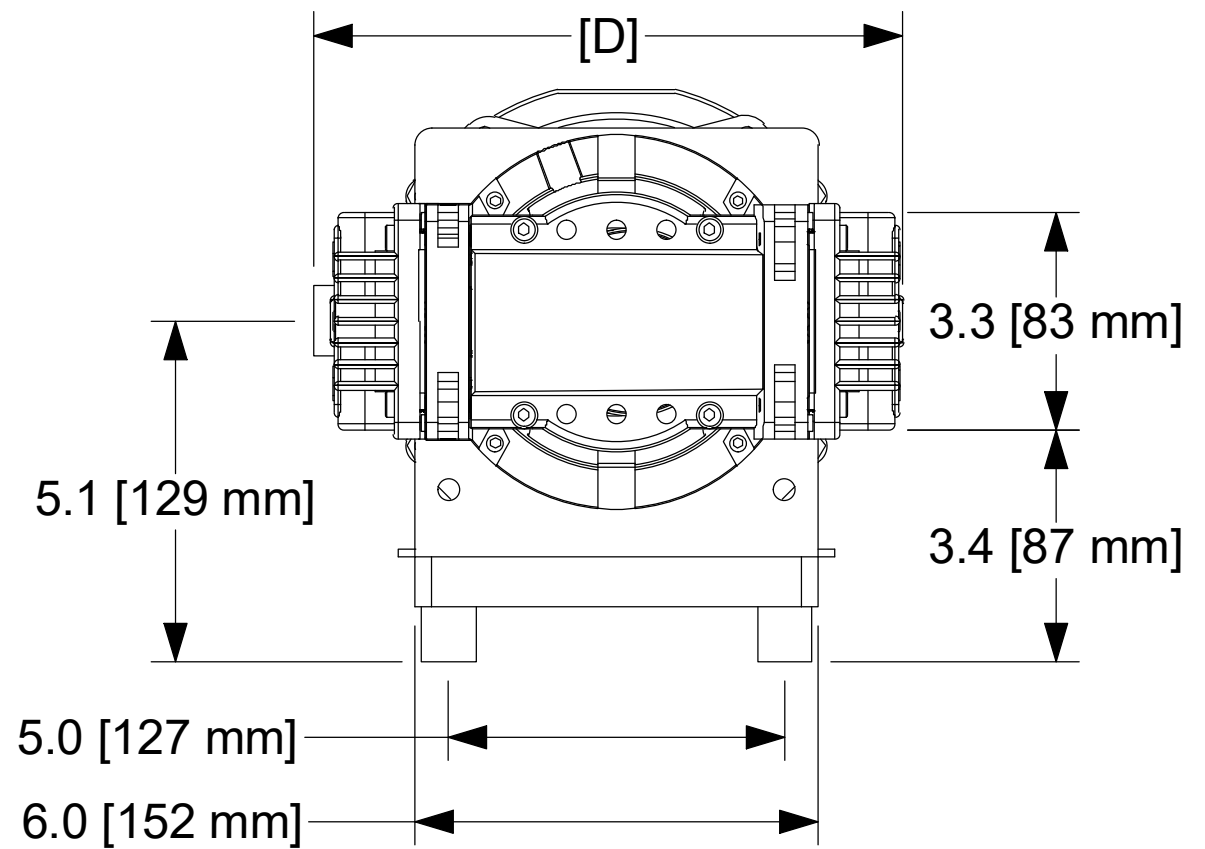

PART#	[A]	[B]	[C]	[D]	[E]
A13070	2.8" [72 mm]	3/4-14 NPT	26.3" [668 mm]	8.8" [224 mm]	8.9" [226 mm]
A13078A	4.7" [118 mm]	1.00 NPT	27.9" [708 mm]	9.0" [227 mm]	9.2" [234 mm]

Notes:  
1. RVA-Series pumps are designed to be plumbed in series.

		<b>AIR DIMENSIONS INC.</b> <b>DEERFIELD BEACH, FL. USA 33442</b> <a href="http://WWW.AIRDIMENSIONS.COM">WWW.AIRDIMENSIONS.COM</a>	
DATE	TITLE		
12/18/2002	RVA-Series Quad Head XP Pump		
APPROVED BY	DWG NO	MODEL #	
FDM	RVA4-Fx-Nxx	RVA4-Fx-Nxx	
08/21 (2198)		SHEET 1 OF 2	