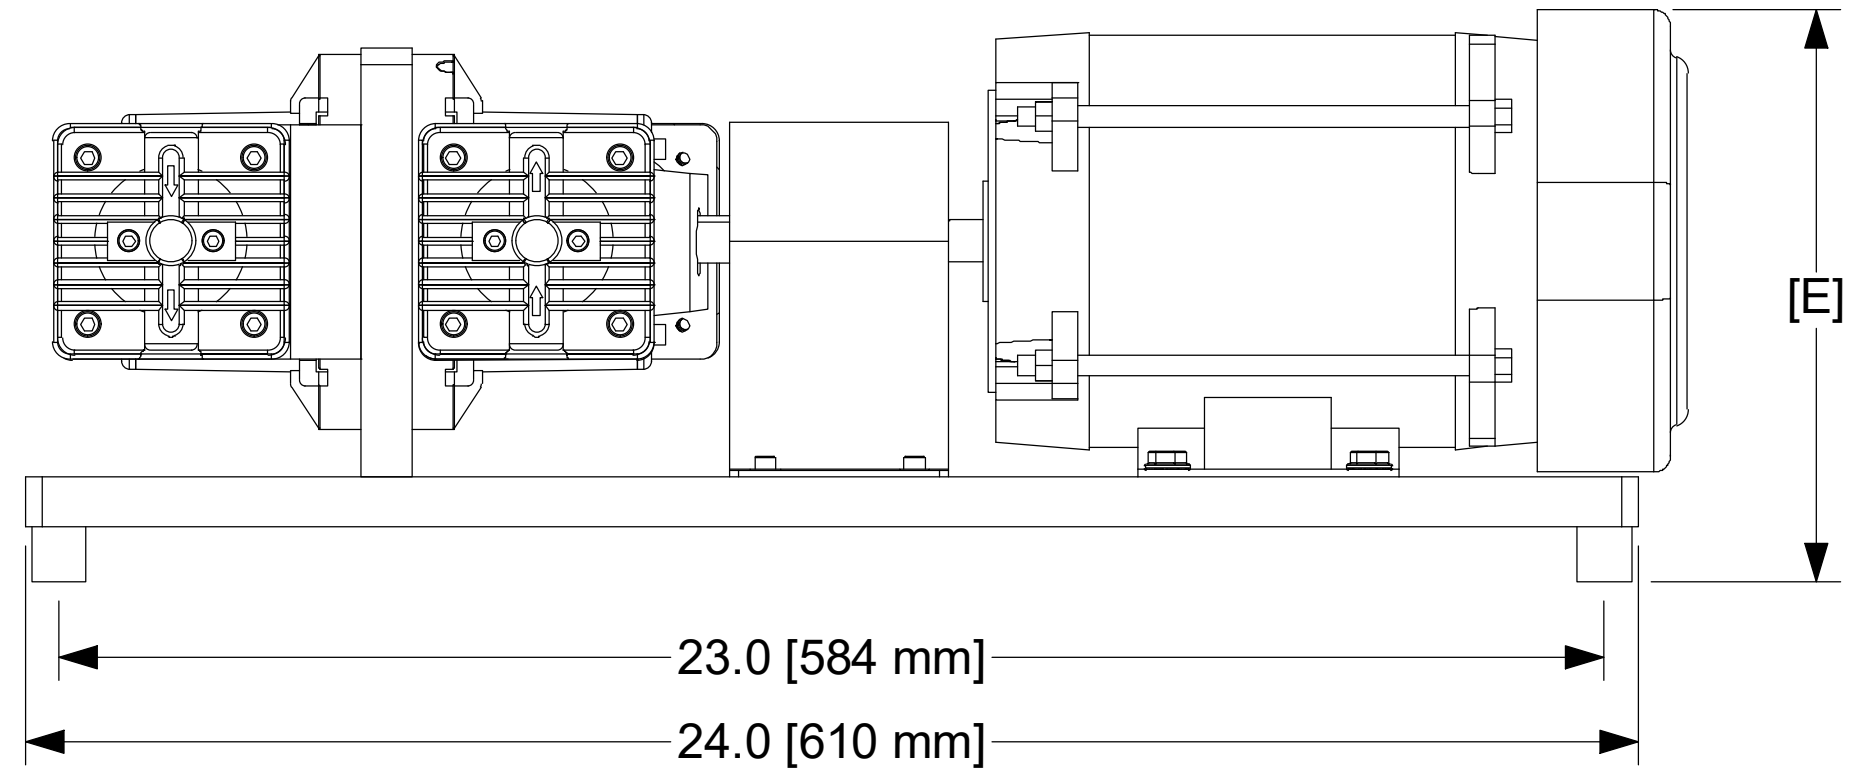

PART#	[A]	[B]	[C]	[D]	[E]
A13070	2.8" [72 mm]	3/4-14 NPT	26.3" [668 mm]	8.8" [224 mm]	8.9" [226 mm]
A13078A	4.7" [118 mm]	1.00 NPT	27.9" [708 mm]	9.0" [227 mm]	9.2" [234 mm]

Notes:  
1. RVA-Series pumps are designed to be plumbed in series.

		<b>AIR DIMENSIONS INC.</b> <b>DEERFIELD BEACH, FL. USA 33442</b> <a href="http://WWW.AIRDIMENSIONS.COM">WWW.AIRDIMENSIONS.COM</a>	
DATE	TITLE		
12/18/2002	RVA-Series Quad Head XP Pump		
APPROVED BY	DWG NO	MODEL #	
FDM	RVA4-Fx-Nxx	RVA4-Fx-Nxx	
08/21 (2198)		SHEET 1 OF 2	