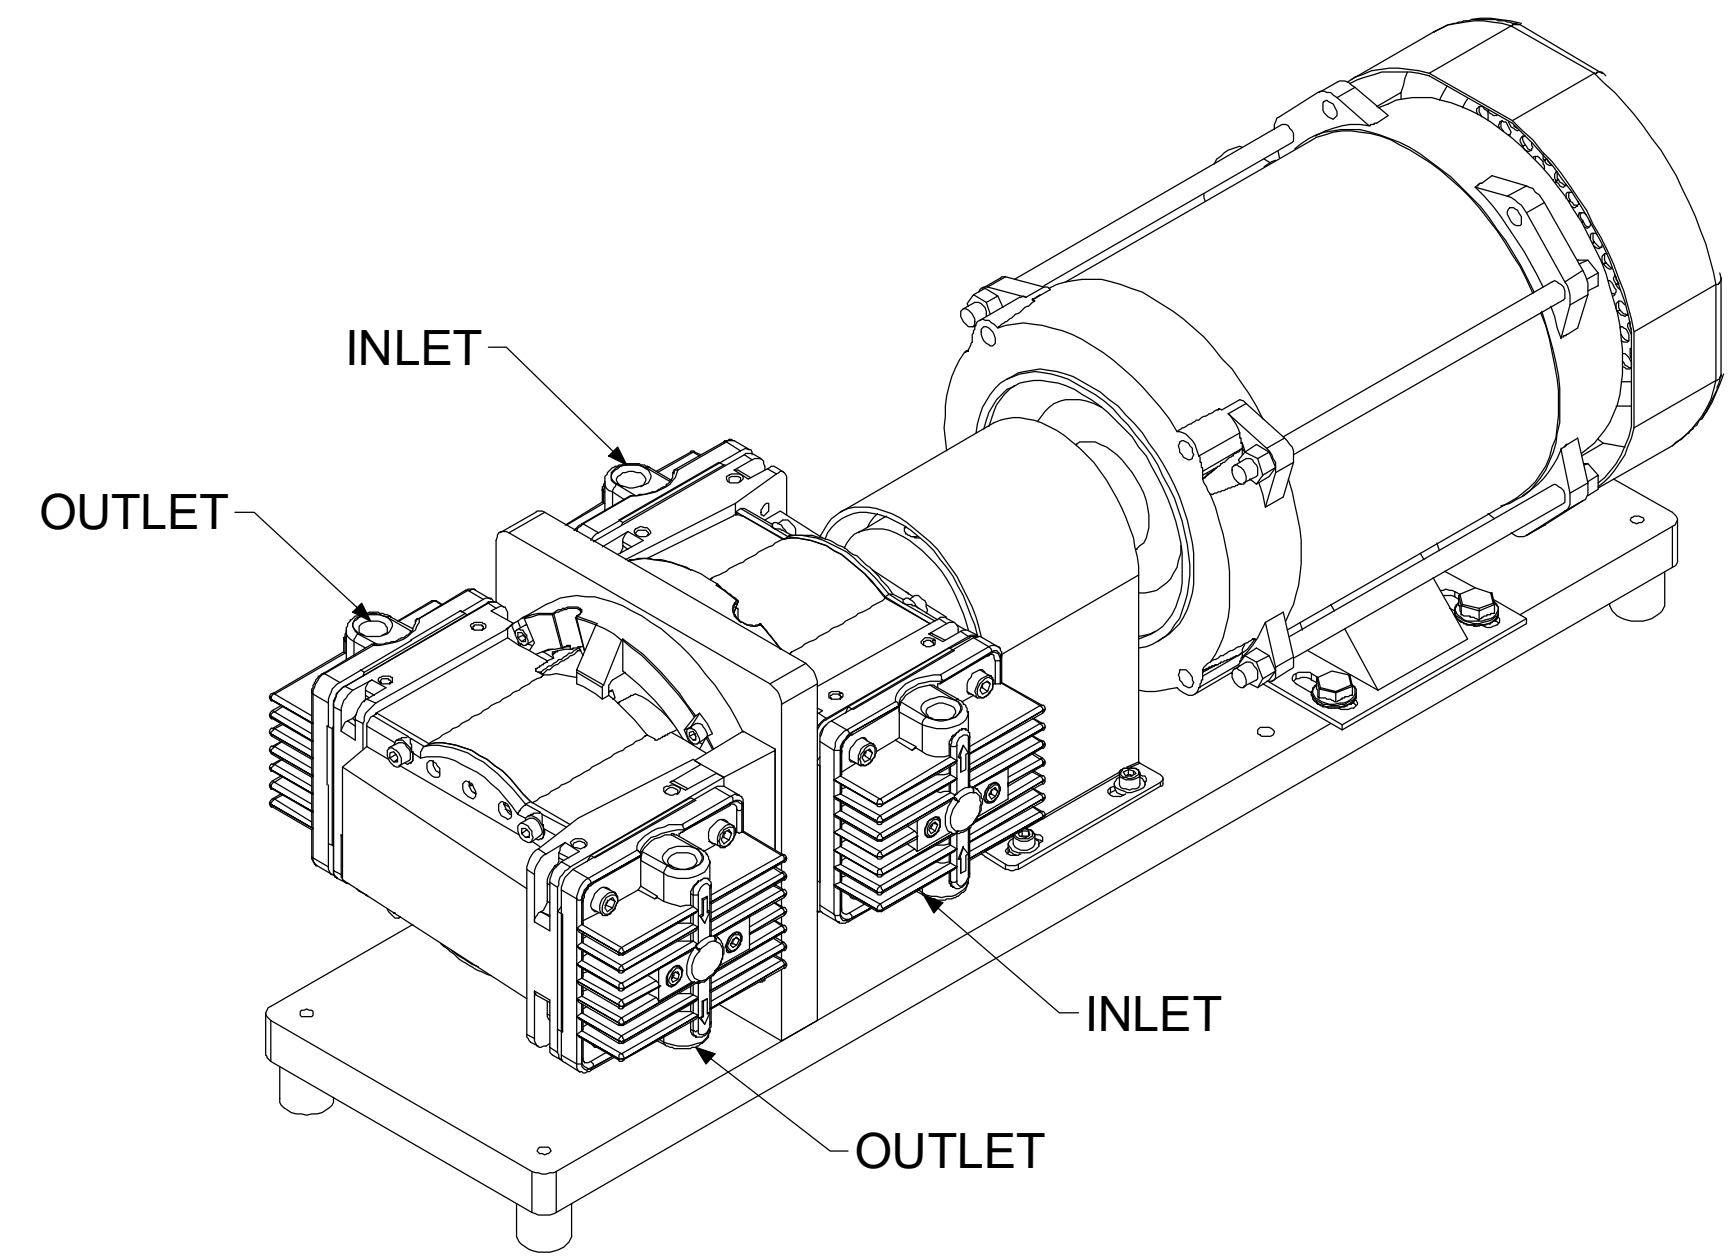

PART#	[A]	[B]	[C]	[D]	[E]
A13070	2.8" [72 mm]	3/4-14 NPT	26.3" [668 mm]	8.8" [224 mm]	8.9" [226 mm]
A13078A	4.7" [118 mm]	1.00 NPT	27.9" [708 mm]	9.0" [227 mm]	9.2" [234 mm]

Notes:  
1. RVA-Series pumps are designed to be plumbed in series.

		<b>AIR DIMENSIONS INC.</b> <b>DEERFIELD BEACH, FL. USA 33442</b> <a href="http://WWW.AIRDIMENSIONS.COM">WWW.AIRDIMENSIONS.COM</a>	
DATE	TITLE		
12/18/2002	RVA-Series Quad Head XP Pump		
APPROVED BY	DWG NO	MODEL #	
FDM	RVA4-Fx-Nxx	RVA4-Fx-Nxx	
08/21 (2198)		SHEET 1 OF 2	