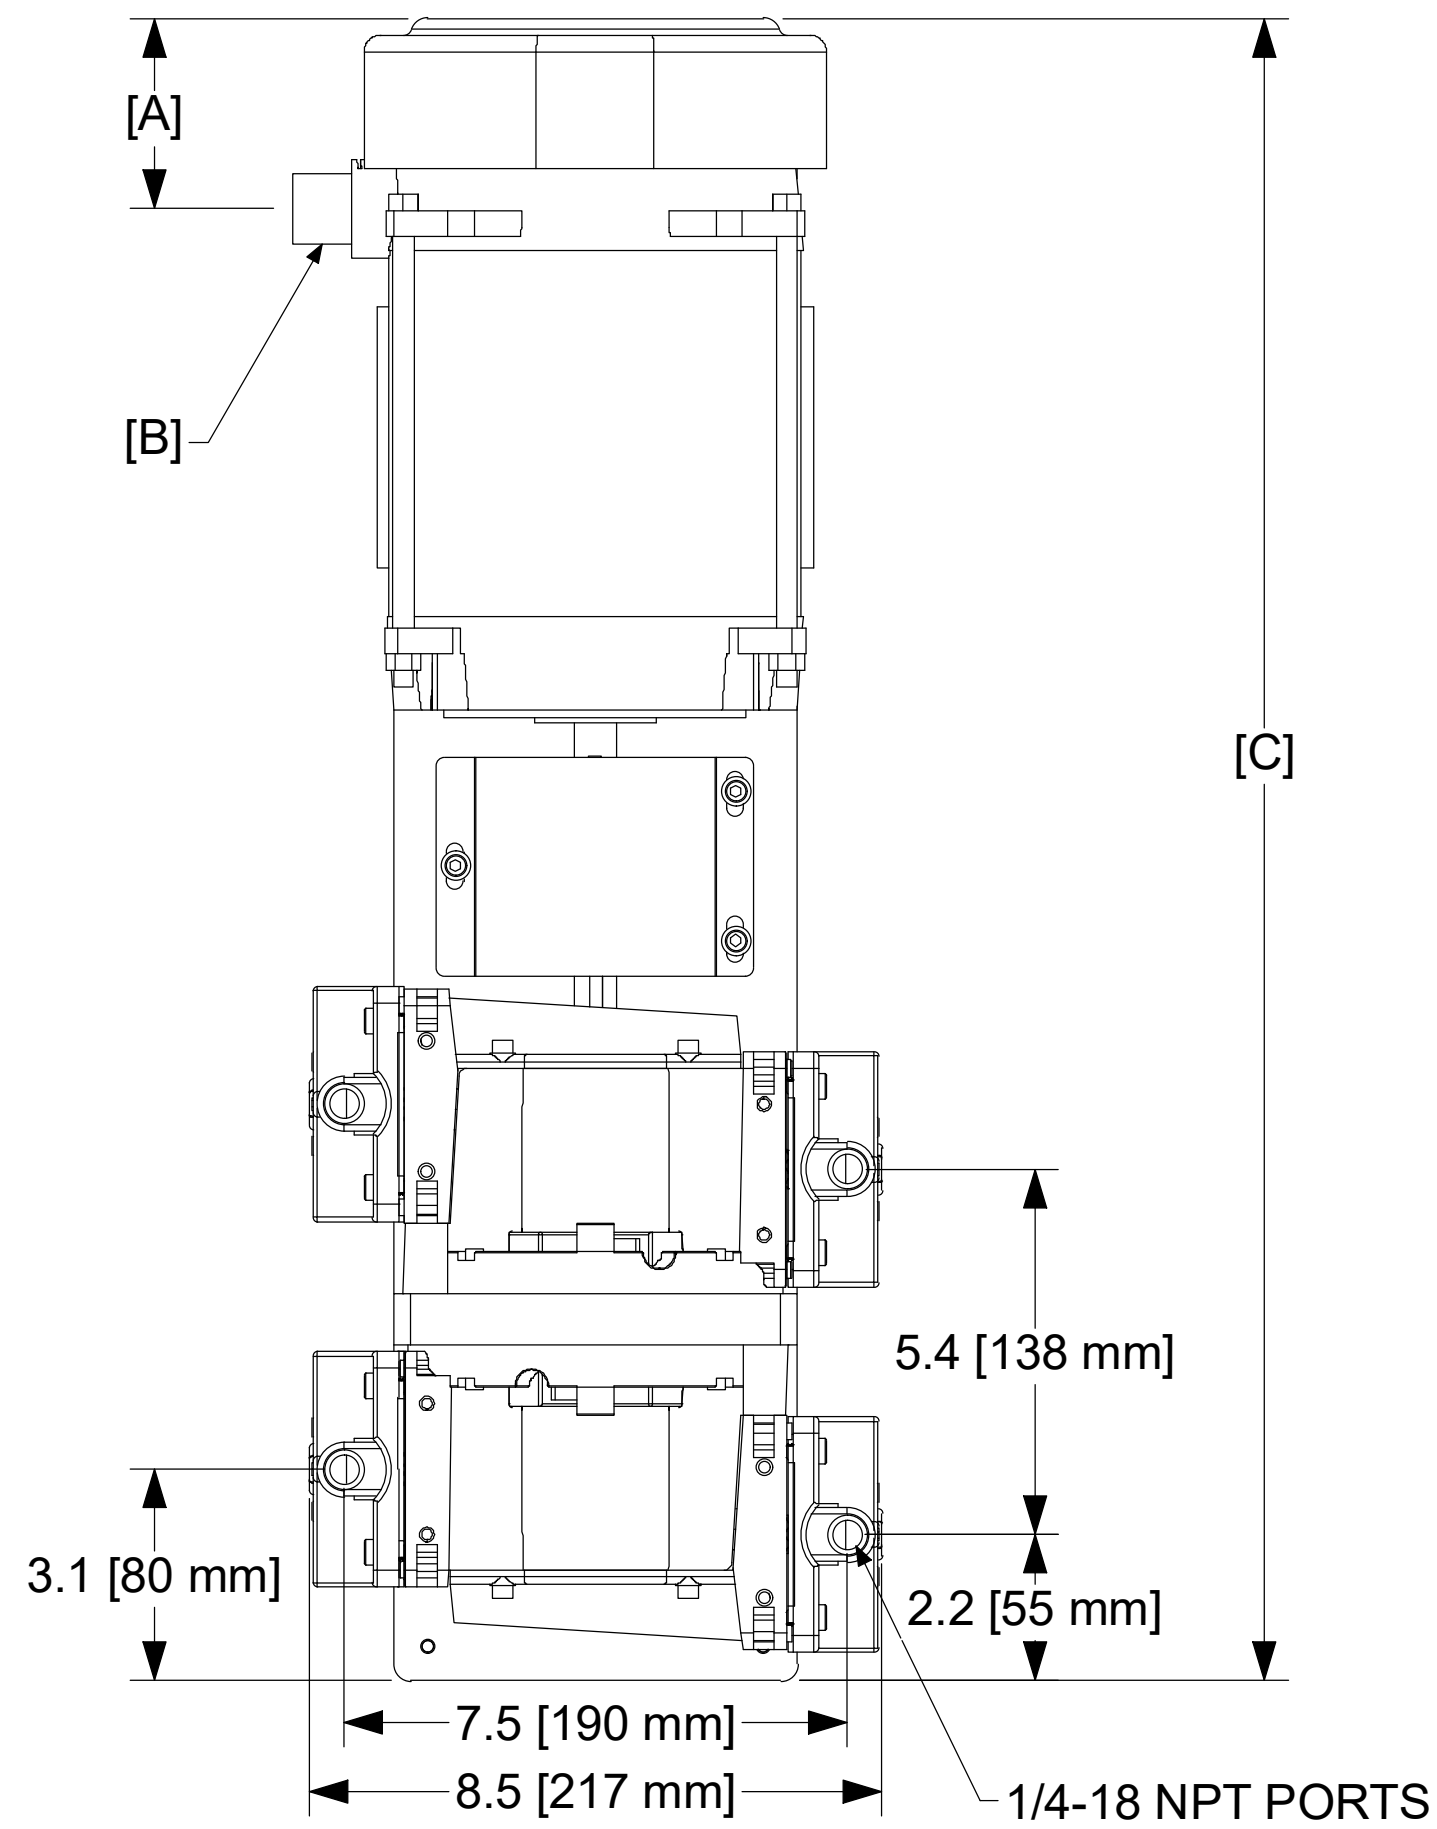

PART#	[A]	[B]	[C]	[D]	[E]
A13070	2.8" [72 mm]	3/4-14 NPT	26.3" [668 mm]	8.8" [224 mm]	8.9" [226 mm]
A13078A	4.7" [118 mm]	1.00 NPT	27.9" [708 mm]	9.0" [227 mm]	9.2" [234 mm]

Notes:  
1. RVA-Series pumps are designed to be plumbed in series.

		<b>AIR DIMENSIONS INC.</b> <b>DEERFIELD BEACH, FL. USA 33442</b> <a href="http://WWW.AIRDIMENSIONS.COM">WWW.AIRDIMENSIONS.COM</a>	
DATE	TITLE		
12/18/2002	RVA-Series Quad Head XP Pump		
APPROVED BY	DWG NO	MODEL #	
FDM	RVA4-Fx-Nxx	RVA4-Fx-Nxx	
08/21 (2198)		SHEET 1 OF 2	