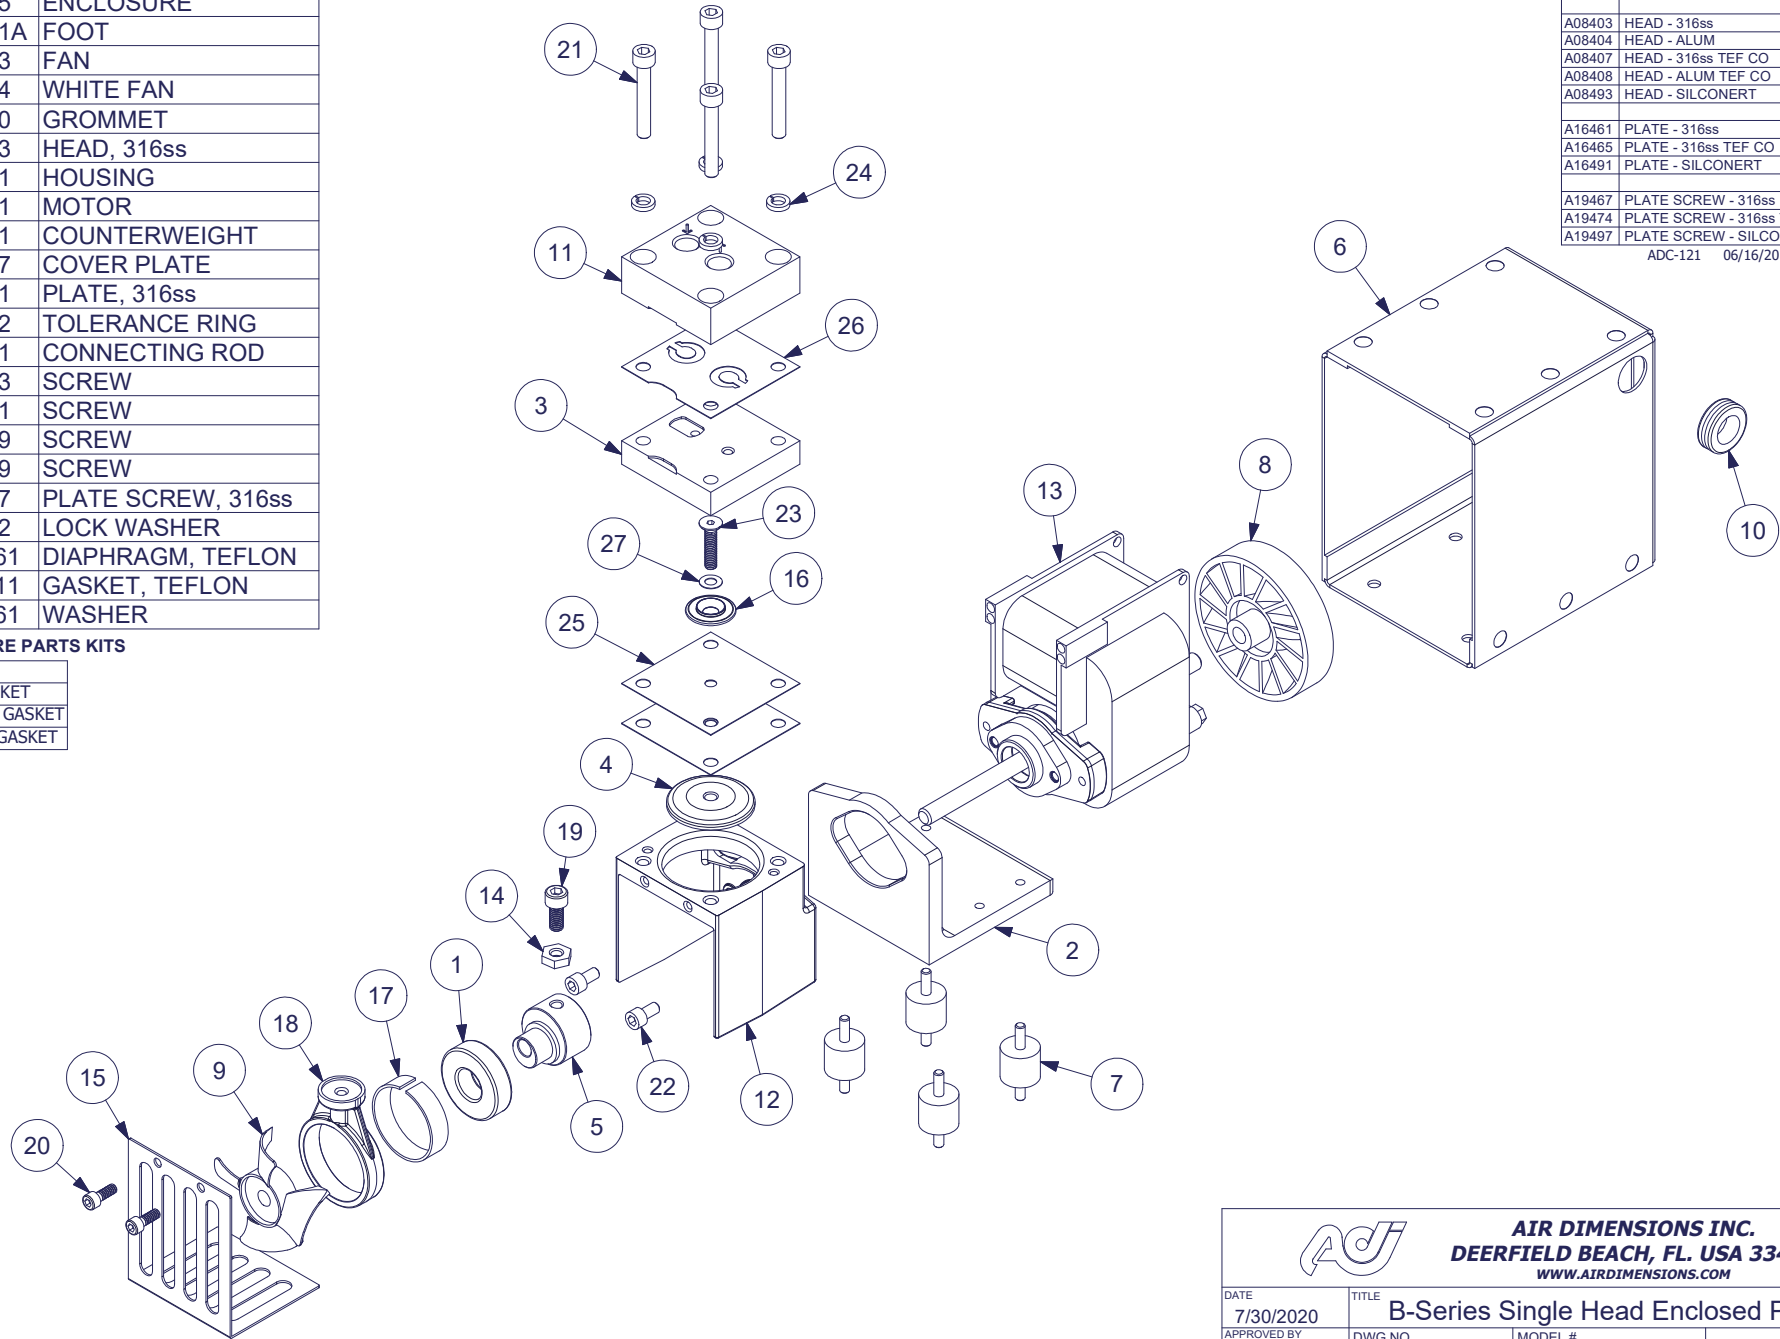

 AIR DIMENSIONS INC. DEERFIELD BEACH, FL. USA 33442 WWW.AIRDIMENSIONS.COM		TITLE	
		B-Series Single Head Enclosed Pump	
DATE	7/30/2020	DWG NO	MODEL #
APPROVED BY	TG	Bxx1-xx-AC5-C	Bxx1-xx-AC5-C
07/20 (2133)		SHEET 1 OF 2	

Parts List			
ITEM	QTY	PART #	DESCRIPTION
1	1	A02411	BEARING
2	1	A02441A	BASE
3	1	A02465	VALVEBODY, 316ss
4	1	A03461	CAP
5	1	A05401	ECCENTRIC
6	1	A05405	ENCLOSURE
7	4	A06401A	FOOT
8	1	A06403	FAN
9	1	A06444	WHITE FAN
10	1	A07020	GROMMET
11	1	A08403	HEAD, 316ss
12	1	A08461	HOUSING
13	1	A13401	MOTOR
14	1	A14401	COUNTERWEIGHT
15	1	A16407	COVER PLATE
16	1	A16461	PLATE, 316ss
17	1	A18402	TOLERANCE RING
18	1	A18461	CONNECTING ROD
19	1	A19013	SCREW
20	2	A19021	SCREW
21	4	A19309	SCREW
22	2	A19419	SCREW
23	1	A19467	PLATE SCREW, 316ss
24	4	A23402	LOCK WASHER
25	1	*A04461	DIAPHRAGM, TEFLON
26	1	*A07411	GASKET, TEFLON
27	1	*A23461	WASHER

***RECOMMENDED SPARE PARTS KITS**

DIAPHRAGM KITS	
11403	VITON DIAPH/GASKET
11409	VITON DIAPH/TEF GASKET
11461	2-PLY TEF DIAPH/GASKET

INCLUDES ITEMS 25-27

ALTERNATE PARTS LIST	
A02460	VALVEBODY - ALUM TEF CO
A02465	VALVEBODY - 316ss
A02466	VALVEBODY - ALUM
A02469	VALVEBODY - 316ss TEF CO
A02495	VALVEBODY - SILCONERT
A04403	DIAPHRAGM - VITON
A04461	DIAPHRAGM - 2-PLY TEFLON
A07403	GASKET - VITON
A07411	GASKET - TEFLON
A08403	HEAD - 316ss
A08404	HEAD - ALUM
A08407	HEAD - 316ss TEF CO
A08408	HEAD - ALUM TEF CO
A08493	HEAD - SILCONERT
A16461	PLATE - 316ss
A16465	PLATE - 316ss TEF CO
A16491	PLATE - SILCONERT
A19467	PLATE SCREW - 316ss
A19474	PLATE SCREW - 316ss TEF CO
A19497	PLATE SCREW - SILCONERT

ADC-121 06/16/20

 AIR DIMENSIONS INC. DEERFIELD BEACH, FL. USA 33442 WWW.AIRDIMENSIONS.COM	
DATE 7/30/2020	TITLE B-Series Single Head Enclosed Pump
APPROVED BY TG	DWG NO Bxx1-xx-AC5-C
	MODEL # Bxx1-xx-AC5-C
SHEET 2 OF 2	