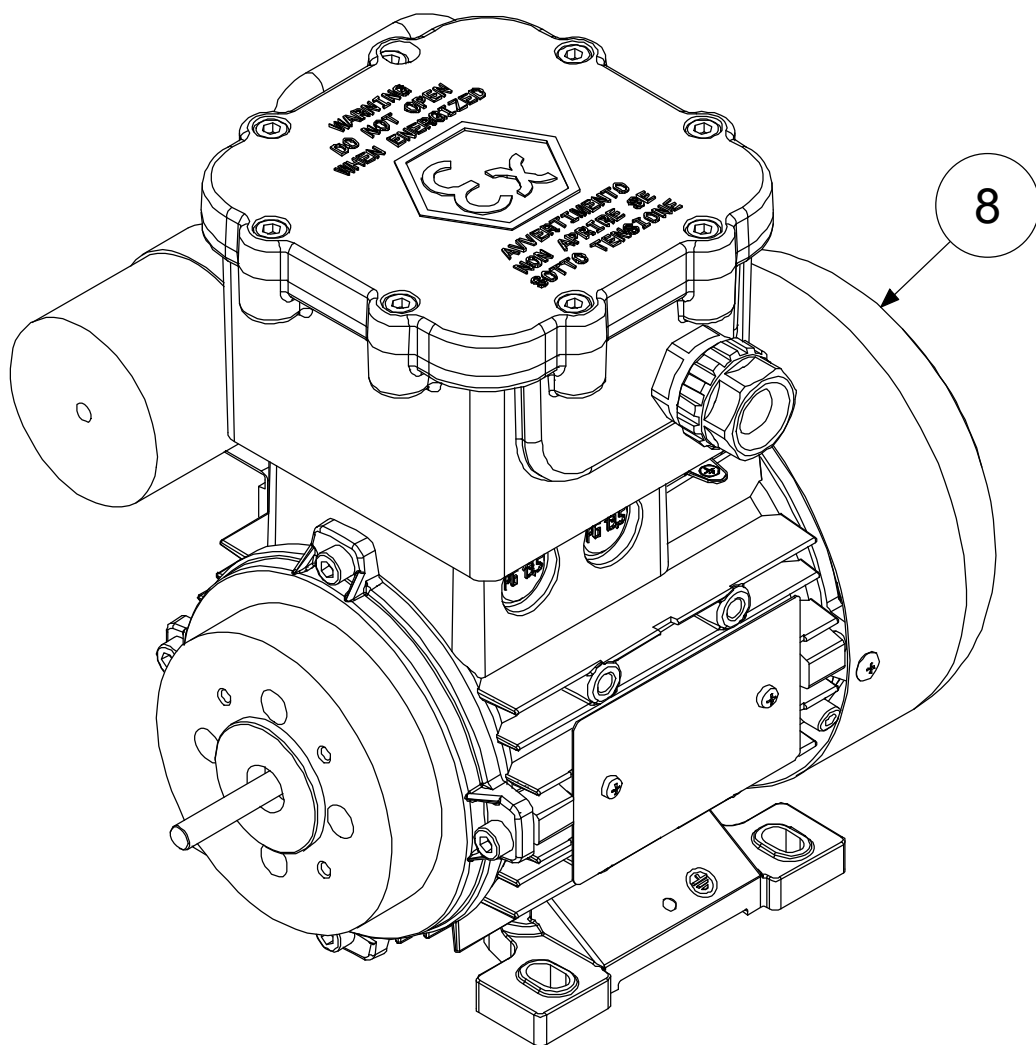

Parts List			
ITEM	QTY	PART #	DESCRIPTION
1	1	A02411	BEARING
2	1	A02705A	VALVEBODY, 316ss
3	1	A03701	CAP
4	1	A03706	COVER
5	1	A05401	ECCENTRIC
6	1	A08702	HOUSING
7	1	A08703A	HEAD, 316ss
8	1	A13745	MOTOR
9	1	A14401	COUNTERWEIGHT
10	1	A16701	PLATE, 316ss
11	1	A18402	TOLERANCE RING
12	1	A18701	CONROD
13	1	A19013	SCREW
14	1	A19021	SCREW
15	4	A19613	HEAD BOLT
16	1	A19707	PLATE SCREW, 316ss
17	8	A19718	SCREW
18	4	A23402	LOCK WASHER
19	1	A23702	LOCK WASHER
20	1	*A04711	DIAPHRAGM, TEFLON
21	1	*A07701	GASKET, TEFLON
22	1	*A23461	WASHER
23	1	*A23701	WASHER

***RECOMMENDED SPARE PARTS KITS**

DIAPHRAGM KITS	
11706	TEFLON/VITON
11711	2-PLY TEFLON

INCLUDES ITEMS 20-23

Note:

1. Do not apply Loctite to A19021 screw.

ALTERNATE PARTS LIST	
A04709	DIAPHRAGM - TEFLON/VITON
A04711	DIAPHRAGM - 2-PLY TEFLON
A07701	GASKET - TEFLON
A07705	GASKET - VITON
A13745	MOTOR - 230V 50/60HZ 1PH
A13746	MOTOR - 115V 50/60HZ 1PH
A13747	MOTOR - 230/400V 50HZ 3PH 265/460V 60HZ 3PH

ADC-152 12/04/20

		AIR DIMENSIONS INC. DEERFIELD BEACH, FL. USA 33442 WWW.AIRDIMENSIONS.COM	
		DATE 12/4/2020	TITLE J-Series ATEX Pump
APPROVED BY TG	DWG NO Jxx1-Fx-Gxx	MODEL # Jxx1-Fx-Gxx	

12/20 (2145)