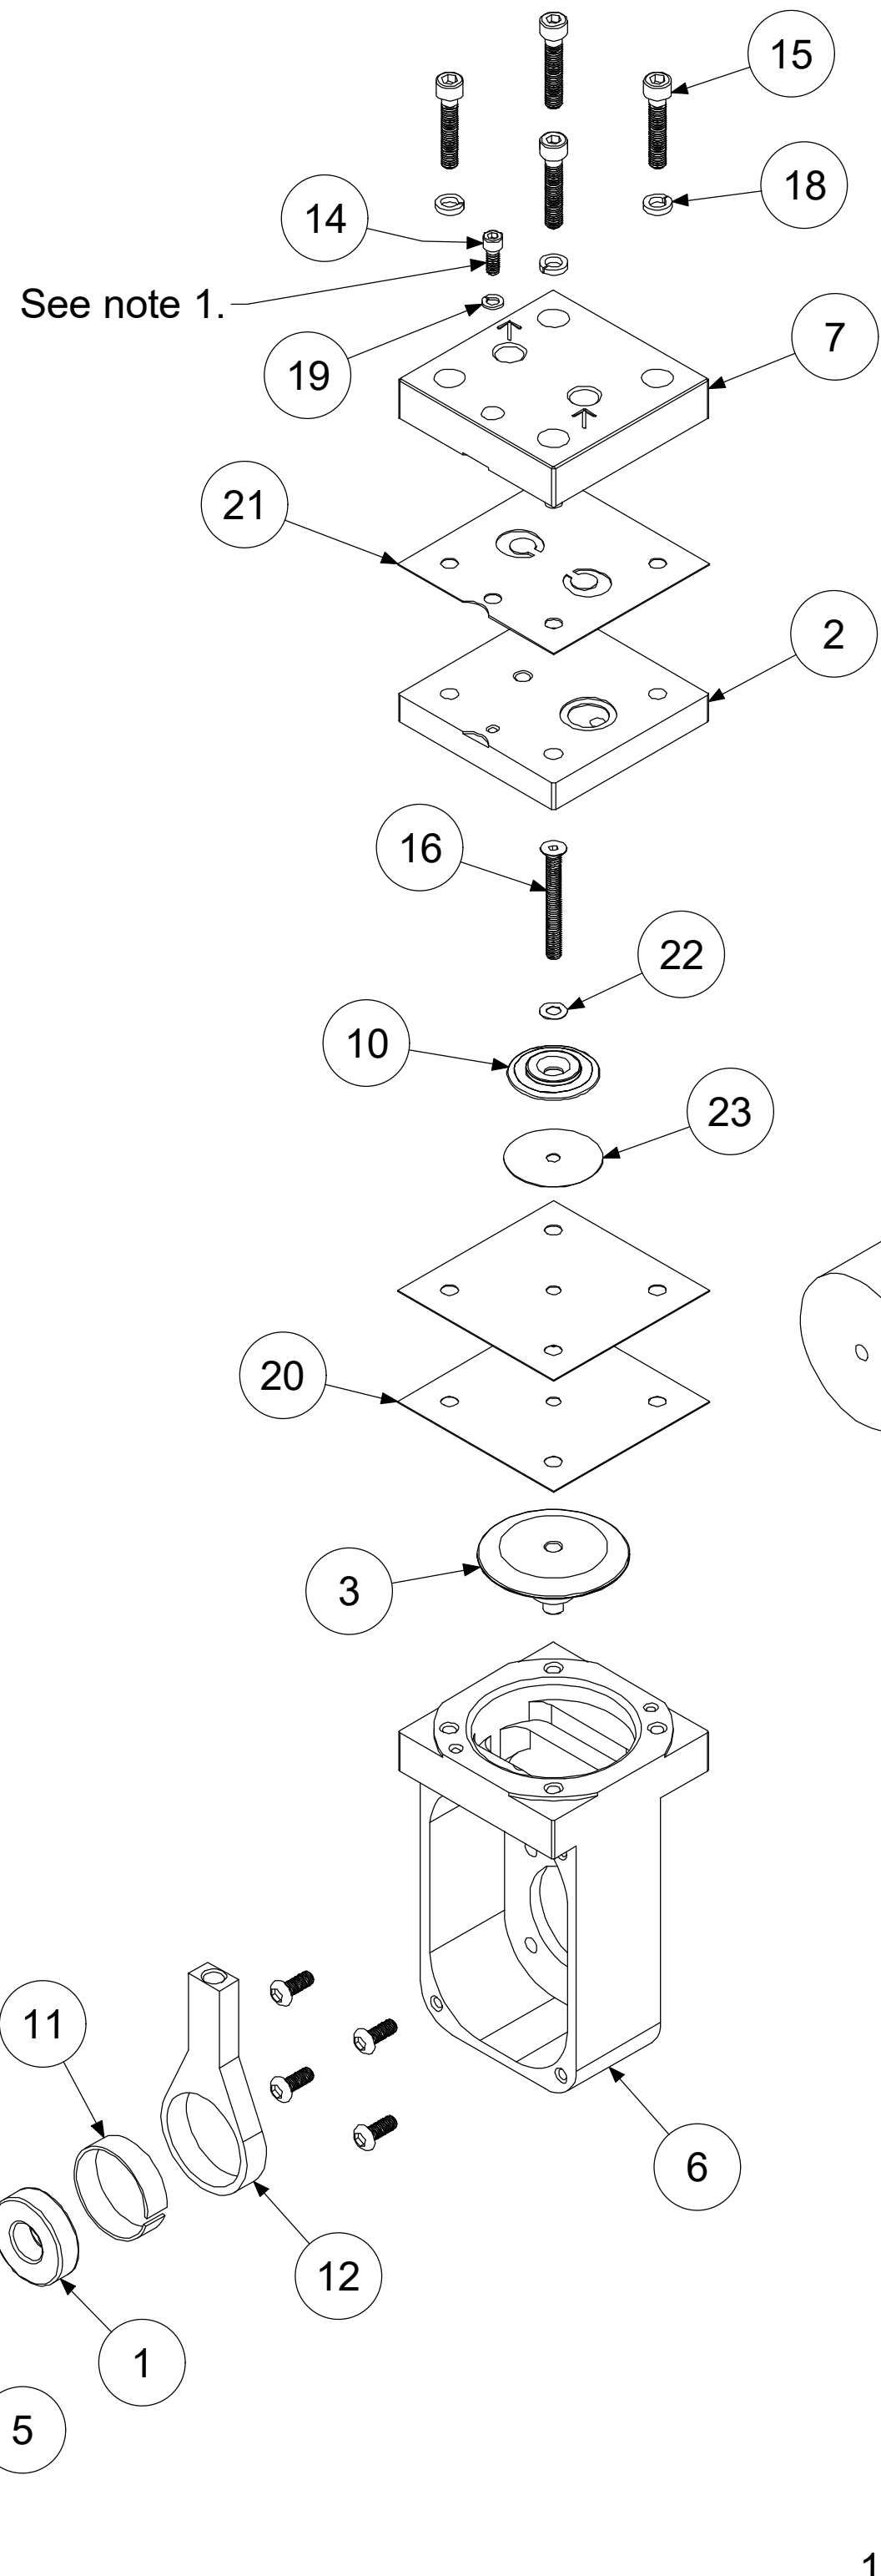

Parts List			
ITEM	QTY	PART #	DESCRIPTION
1	1	A02411	BEARING
2	1	A02705A	VALVEBODY, 316ss
3	1	A03701	CAP
4	1	A03706	COVER
5	1	A05401	ECCENTRIC
6	1	A08702	HOUSING
7	1	A08703A	HEAD, 316ss
8	1	A13745	MOTOR
9	1	A14401	COUNTERWEIGHT
10	1	A16701	PLATE, 316ss
11	1	A18402	TOLERANCE RING
12	1	A18701	CONROD
13	1	A19013	SCREW
14	1	A19021	SCREW
15	4	A19613	HEAD BOLT
16	1	A19707	PLATE SCREW, 316ss
17	8	A19718	SCREW
18	4	A23402	LOCK WASHER
19	1	A23702	LOCK WASHER
20	1	*A04711	DIAPHRAGM, TEFLON
21	1	*A07701	GASKET, TEFLON
22	1	*A23461	WASHER
23	1	*A23701	WASHER

***RECOMMENDED SPARE PARTS KITS**

DIAPHRAGM KITS	
11706	TEFLON/VITON
11711	2-PLY TEFLON

INCLUDES ITEMS 20-23

Note:

1. Do not apply Loctite to A19021 screw.

ALTERNATE PARTS LIST	
A04709	DIAPHRAGM - TEFLON/VITON
A04711	DIAPHRAGM - 2-PLY TEFLON
A07701	GASKET - TEFLON
A07705	GASKET - VITON
A13745	MOTOR - 230V 50/60HZ 1PH
A13746	MOTOR - 115V 50/60HZ 1PH
A13747	MOTOR - 230/400V 50HZ 3PH 265/460V 60HZ 3PH

ADC-152 12/04/20

		AIR DIMENSIONS INC. DEERFIELD BEACH, FL. USA 33442 WWW.AIRDIMENSIONS.COM	
		DATE 12/4/2020	TITLE J-Series ATEX Pump
APPROVED BY TG	DWG NO Jxx1-Fx-Gxx	MODEL # Jxx1-Fx-Gxx	

12/20 (2145)