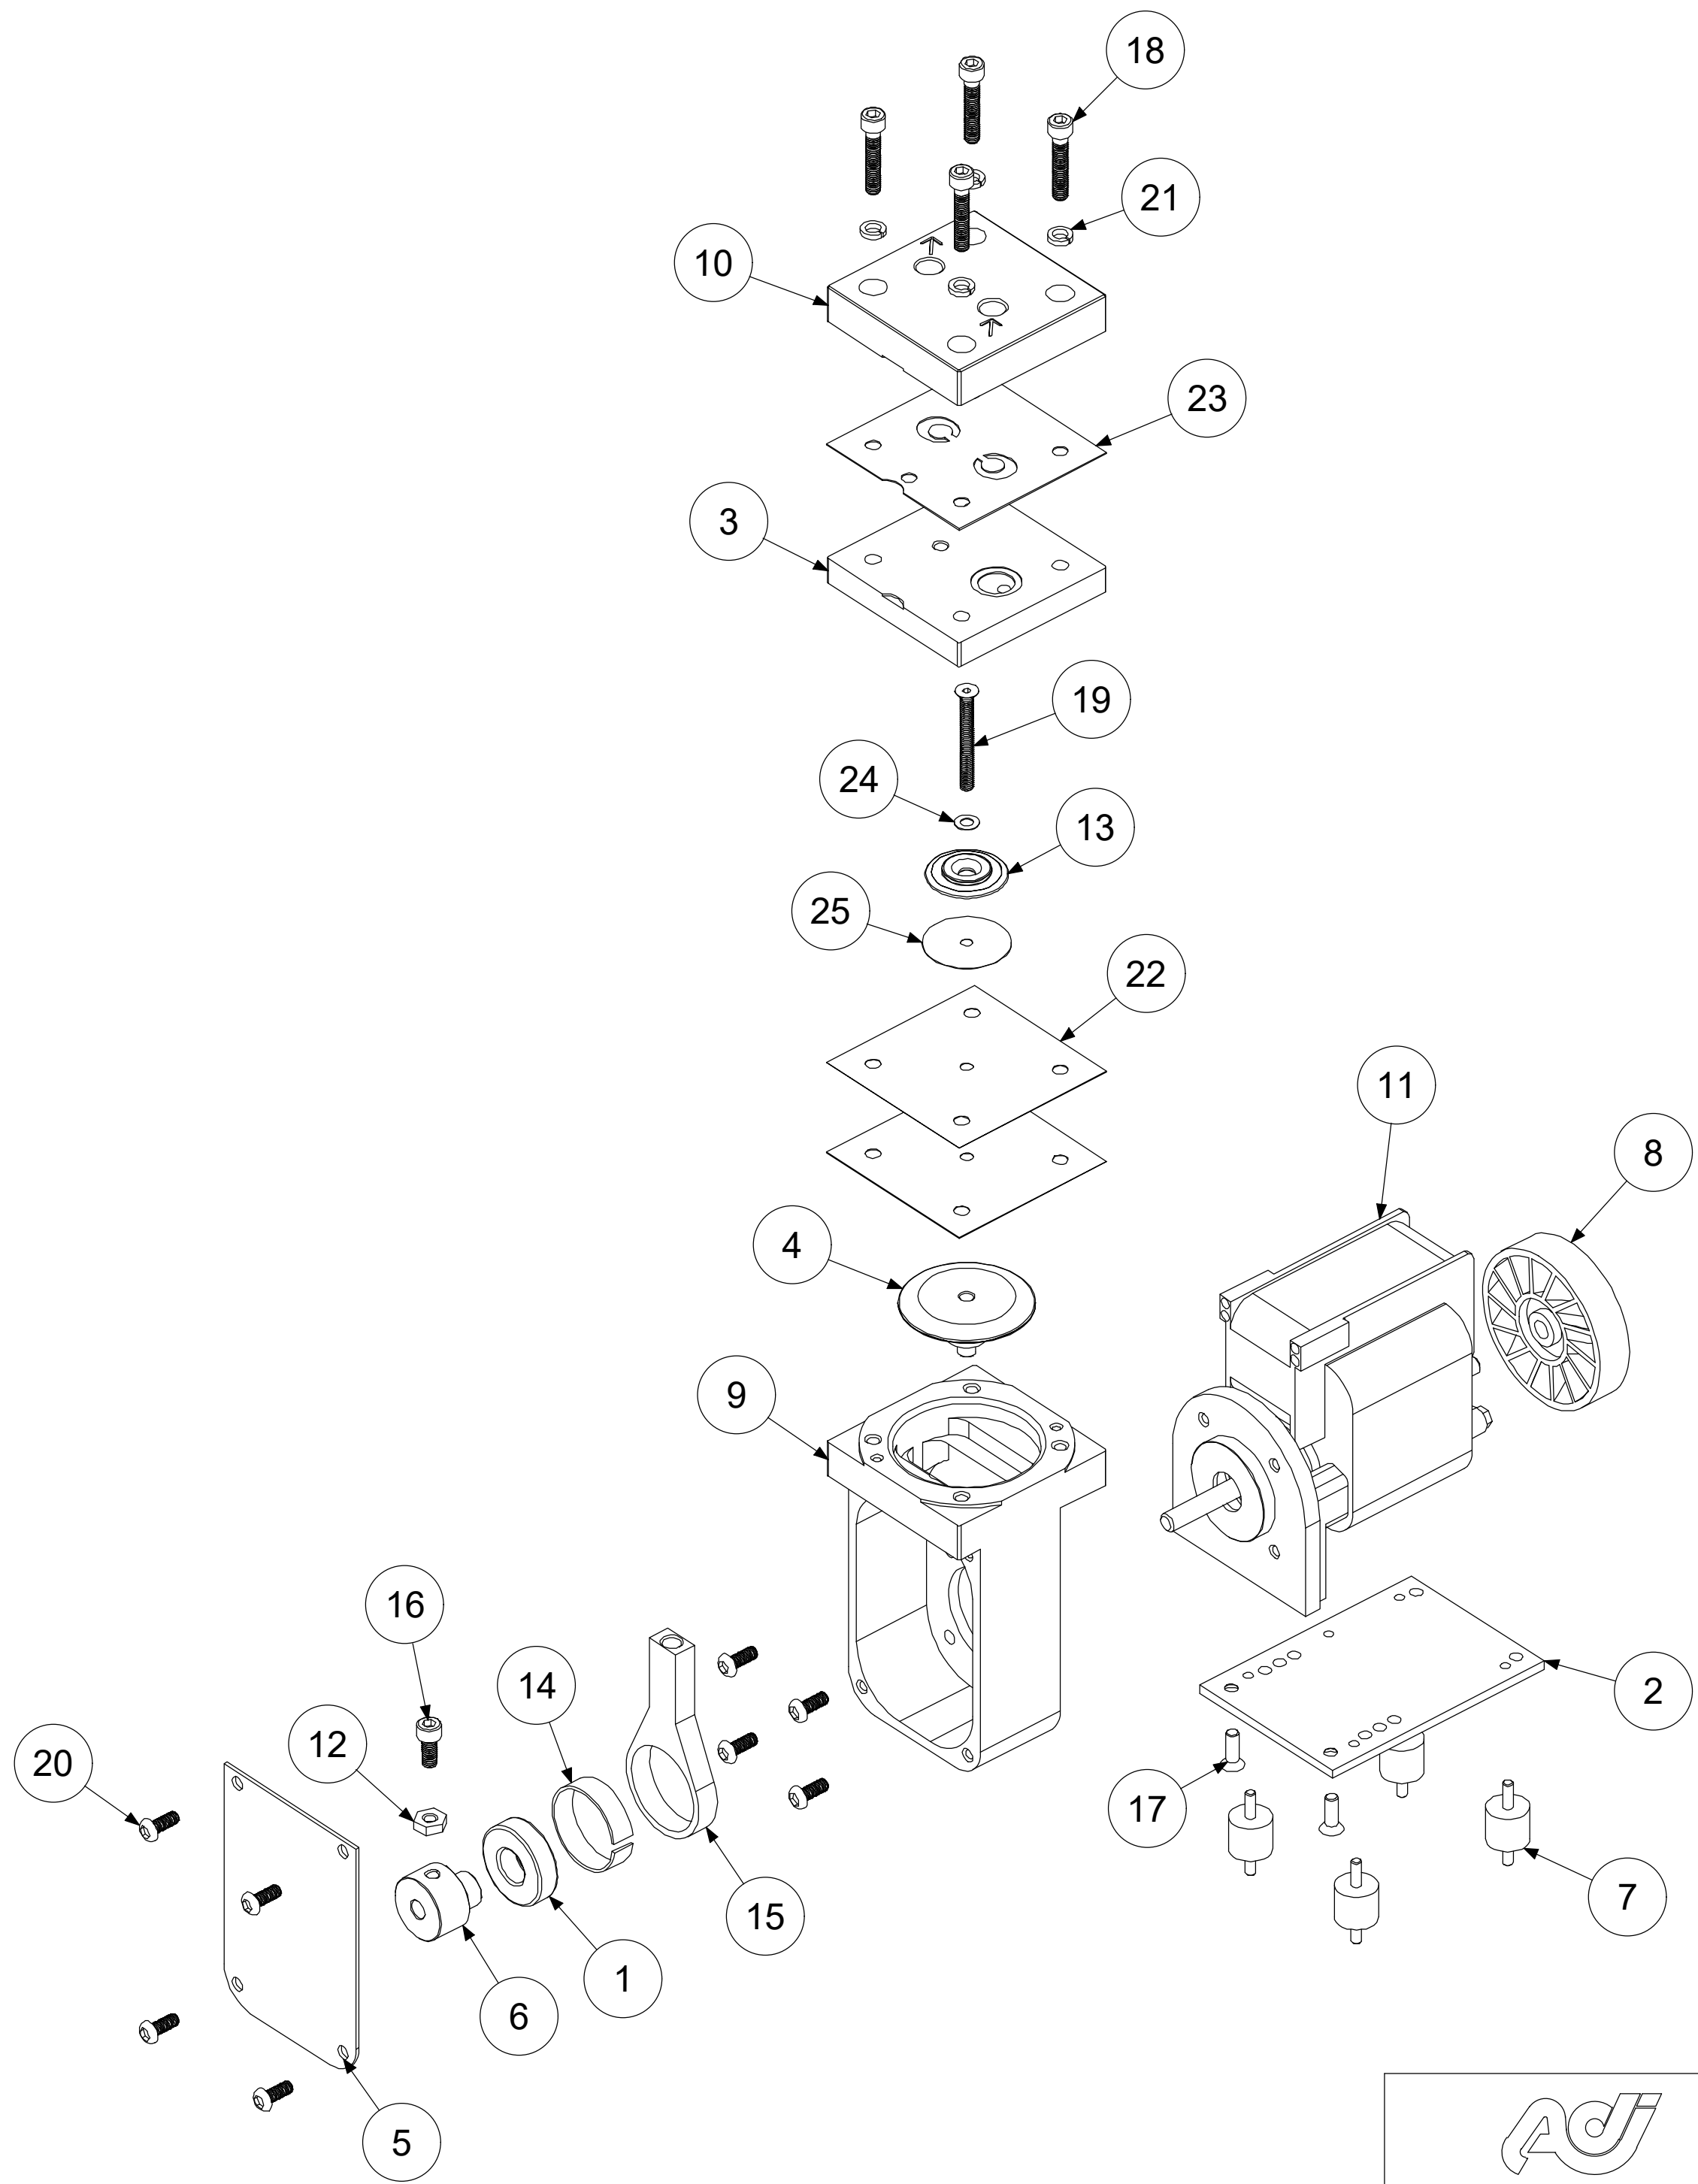

Parts List

ITEM	QTY	PART #	DESCRIPTION
1	1	A02411	BEARING
2	1	A02702B	BASE PLATE
3	1	A02705	VALVEBODY, 316ss
4	1	A03701	CAP
5	1	A03706	COVER
6	1	A05401	ECCENTRIC
7	4	A06401A	FOOT
8	1	A06403A	FAN
9	1	A08702	HOUSING
10	1	A08703	HEAD, 316ss
11	1	A13701	MOTOR
12	1	A14401	COUNTERWEIGHT
13	1	A16701	PLATE, 316ss
14	1	A18402	TOLERANCE RING
15	1	A18701	CONROD
16	1	A19013	SCREW
17	2	A19418	SCREW
18	4	A19613	HEAD BOLT
19	1	A19707	PLATE SCREW, 316ss
20	8	A19718	SCREW
21	4	A23402	LOCK WASHER
22	1	*A04711	DIAPHRAGM, TEFLON
23	1	*A07701	GASKET, TEFLON
24	1	*A23461	WASHER
25	1	*A23701	WASHER

\*RECOMMENDED SPARE PARTS KITS

DIAPHRAGM KITS	
11706	TEFLON/VITON
11711	2-PLY TEFLON

INCLUDES ITEMS 22-25

ALTERNATE AND OPTIONAL PARTS	
A02705	VALVEBODY - 316ss
A02706	VALVEBODY - ALUM
A02709	VALVEBODY - 316ss TEF CO
A02710	VALVEBODY - ALUM TEF CO
A02795	VALVEBODY - SILCONERT
A04709	DIAPHRAGM - TEFLON/VITON
A04711	DIAPHRAGM - 2-PLY TEFLON
A07701	GASKET - TEFLON
A07705	GASKET - VITON
A08703	HEAD - 316ss
A08704	HEAD - ALUM
A08707	HEAD - 316ss TEF CO
A08708	HEAD - ALUM TEF CO
A08793	HEAD - SILCONERT
A13701	MOTOR 115V/60Hz
A13704	MOTOR 230V/50/60Hz
A16701	PLATE - 316ss
A16705	PLATE - 316ss TEF CO
A16791	PLATE - SILCONERT
A19707	PLATE SCREW - 316ss
A19711	PLATE SCREW - 316ss TEF CO

ADC-125 06/12/20

**AIR DIMENSIONS INC.**  
DEERFIELD BEACH, FL. USA 33442  
WWW.AIRDIMENSIONS.COM

DATE 4/10/2019	TITLE J-Series Pump	MODEL # Jxx1-xx-Axx	SHEET 2 OF 2
APPROVED BY FDM	DWG NO Jxx1-xx-Axx	MODEL # Jxx1-xx-Axx	

10/20 (2131)